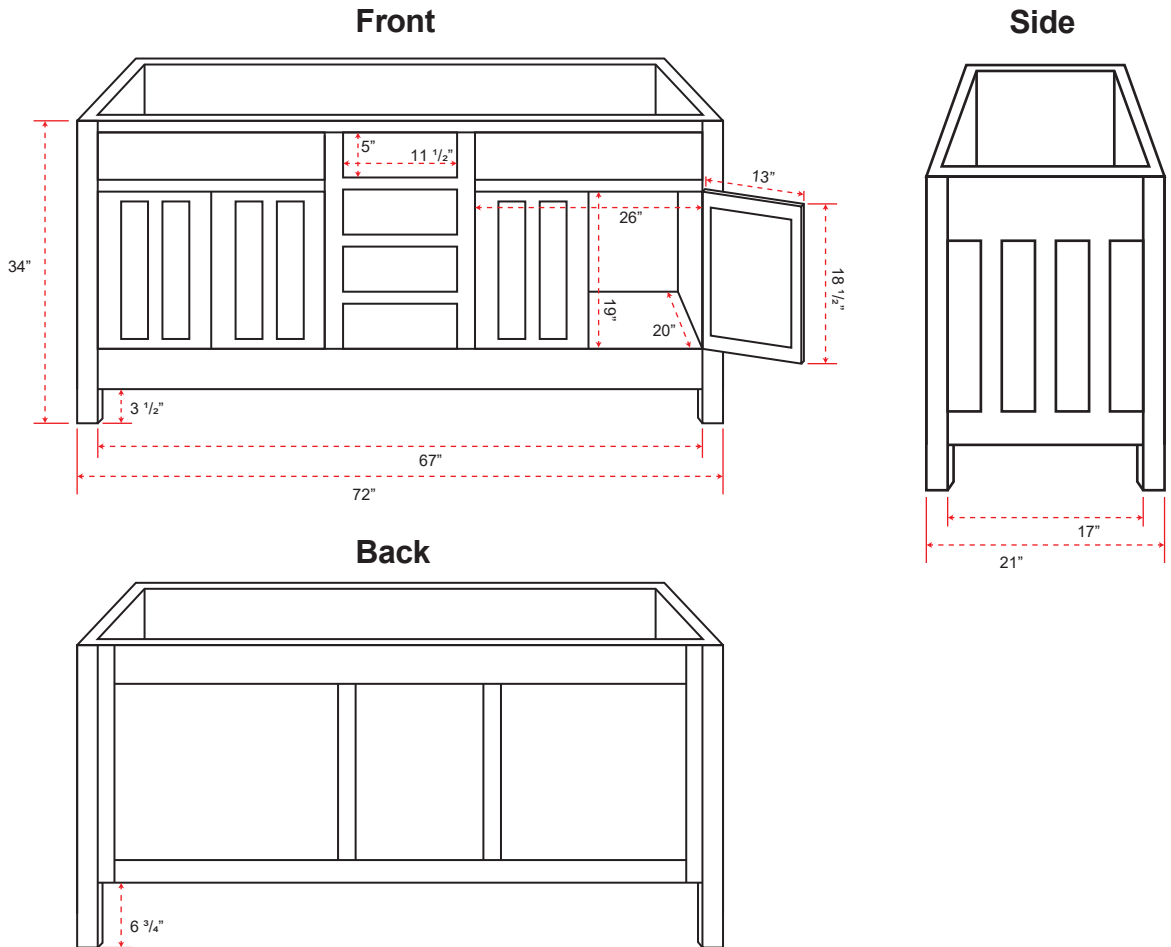

72" Unpainted Shaker Style Poplar Wood Vanity for Vessel Sink - 34" Height

SKU # 156768

Overall Dimensions:

Length: 72"
Width: 21"
Height: 34"

Door Dimensions:

Length: 13"
Thickness: 1"
Height: 18 1/2"

Other Dimensions:

Bottom Gap Height
(Front & Sides): 3 1/2"
Bottom Gap Height
Back): 6 3/4"

Drawer Dimensions:

Length: 11 1/2"
Width: 19"
Height: 5"