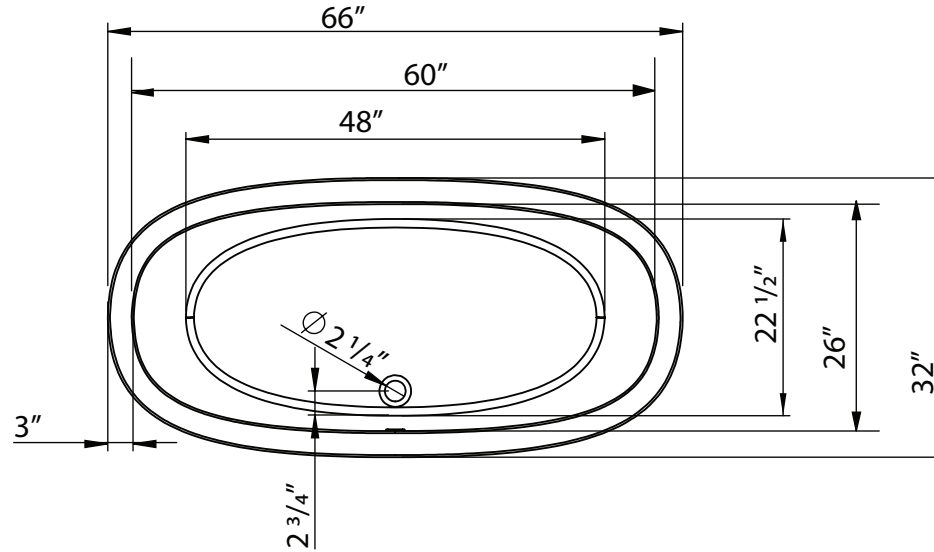

66" Pasons Acrylic Freestanding Tub

SKU # 139382

Overall Dimensions:

Length: 66"
Width: 32"
Height: 24"

Interior Dimensions:

Length: 60"
Width: 26"
Basin Depth: 21"
Depth to Overflow: 18 1/2"