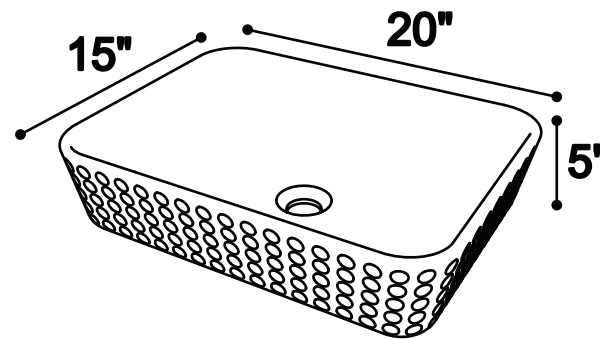

Elijah Rectangular Concrete Vessel Sink

SKU# : 148914

Overall Dimensions:

Length: 20"  
Width: 15"  
Height: 5"