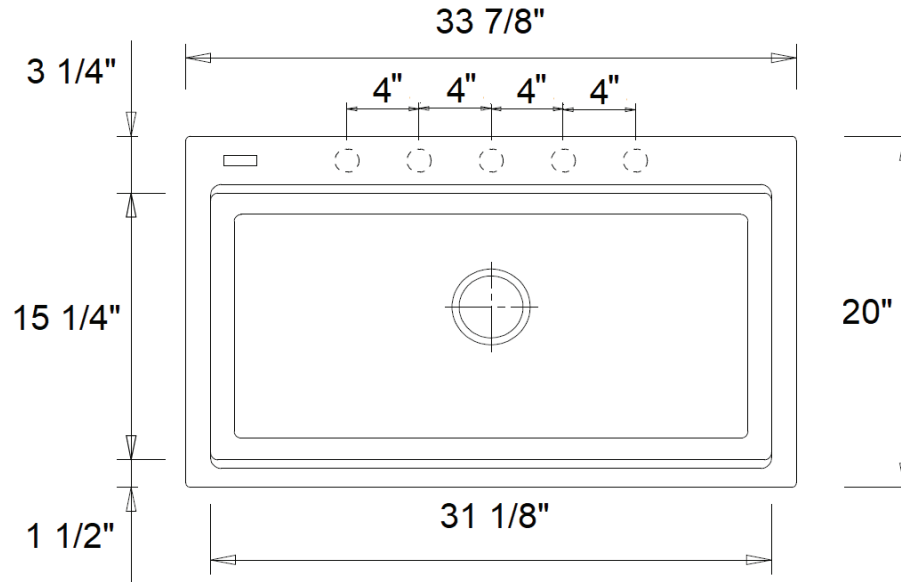

34" Enya Granite Composite Workstation Sink

SKU # **150305**

Overall Dimensions:

Length: 34"
 Width: 20"
 Height: 9 - 1/2"

Interior Dimensions:

Length: 31"
 Width: 16"
 Basin Depth: 9"