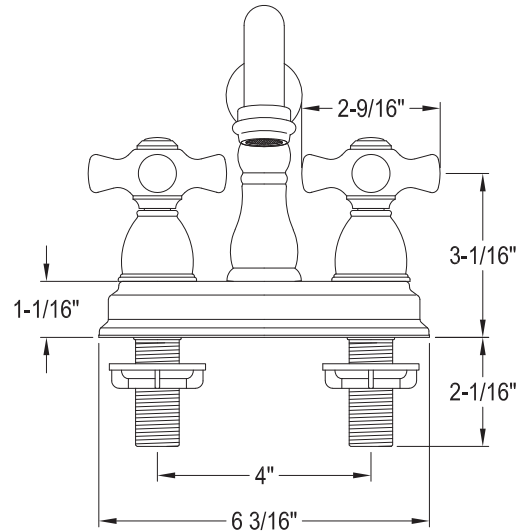

Arlo Centerset Bathroom Faucet

SKU # I39463

Overall Dimensions:

Length: 6 9/16"
 Height: 6 3/16"
 Spout Reach: 4 13/16"
 Spout Height: 3 5/8"

Base Dimensions:

Length: 6 3/16"
 Width: 2 3/16"
 Height: 1 1/16"