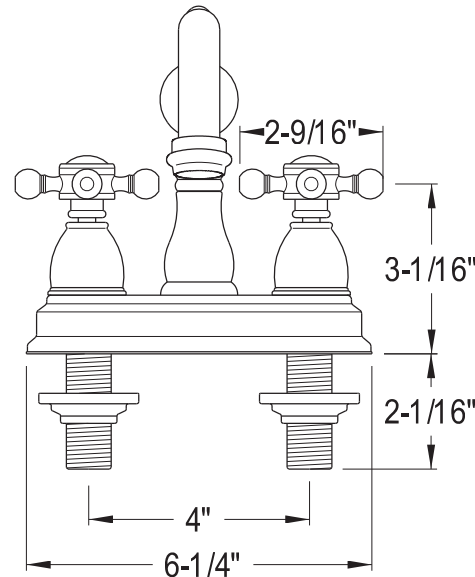

Jade Centerset Bathroom Faucet

SKU # 139486

Overall Dimensions:

Length: $6\frac{9}{16}$ "
 Height: $6\frac{1}{4}$ "
 Spout Reach: $4\frac{3}{4}$ "
 Spout Height: $3\frac{1}{4}$ "

Base Dimensions:

Length: $6\frac{1}{4}$ "
 Width: $2\frac{5}{16}$ "