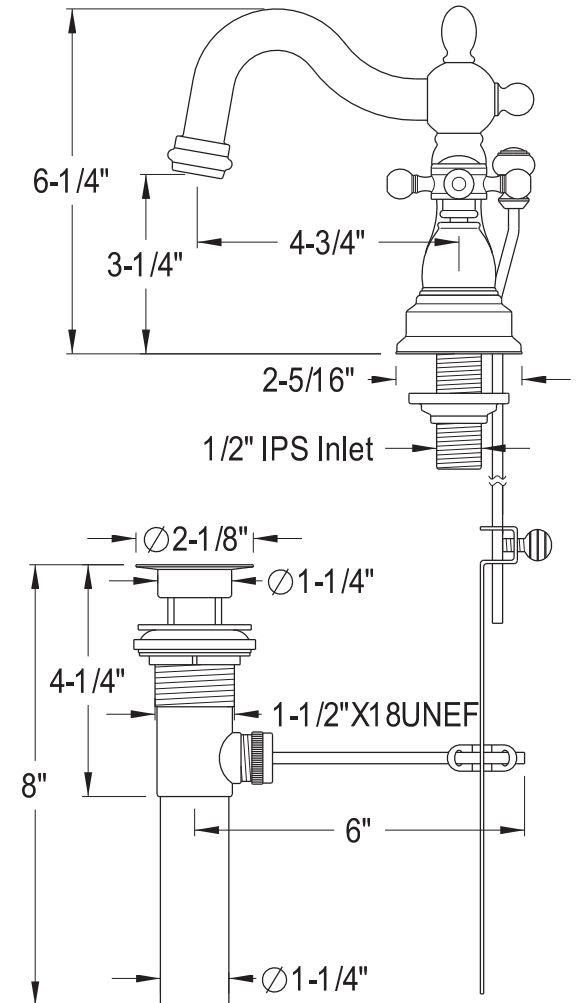

Jade Centerset Bathroom Faucet

SKU # 139486

Overall Dimensions:

Length: $6\frac{9}{16}$ "
 Height: $6\frac{1}{4}$ "
 Spout Reach: $4\frac{3}{4}$ "
 Spout Height: $3\frac{1}{4}$ "

Base Dimensions:

Length: $6\frac{1}{4}$ "
 Width: $2\frac{5}{16}$ "