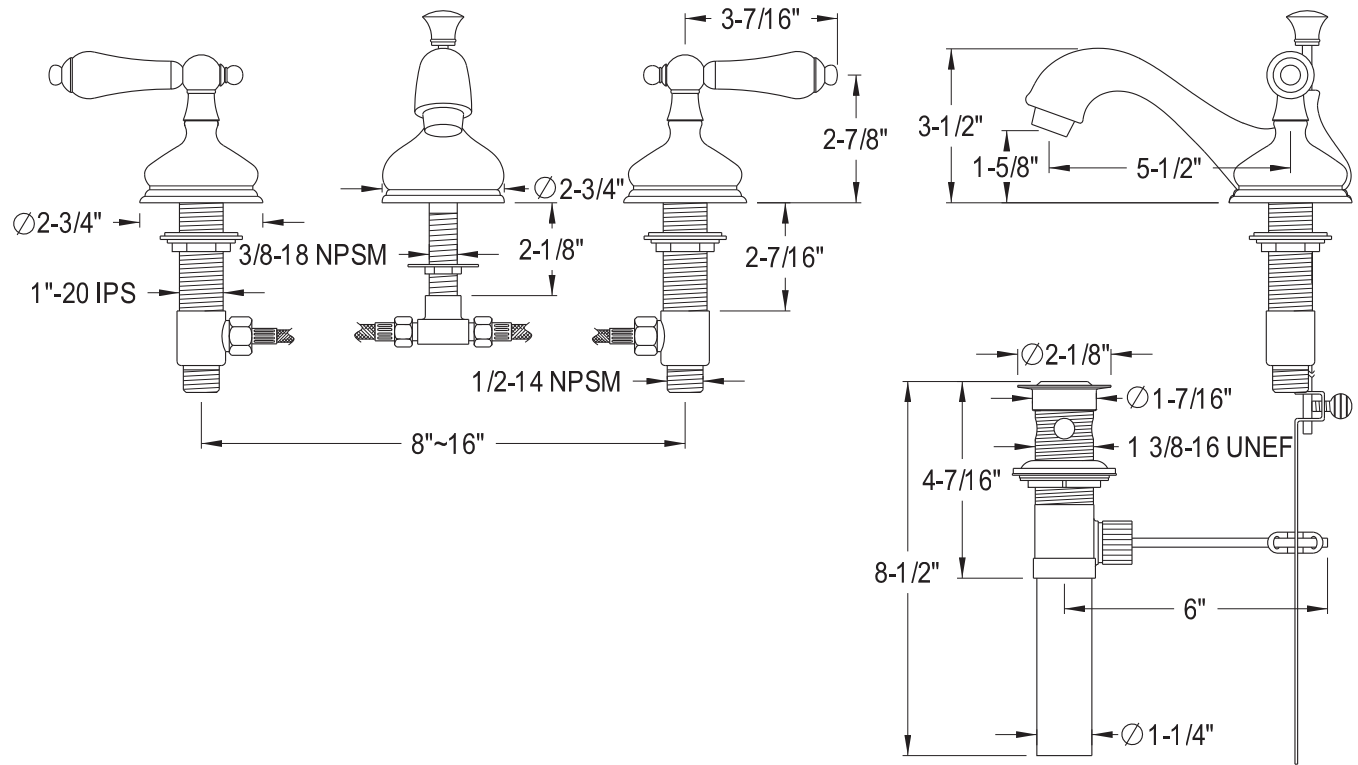

Emala Widespread Bathroom Faucet

SKU # 139518

Overall Dimensions:

Length: 8"~16"
 Height: 3 1/2"
 Spout Reach: 5 1/2"
 Spout Height: 1 5/8"

Base Dimensions:

Diameter: 2 3/4"