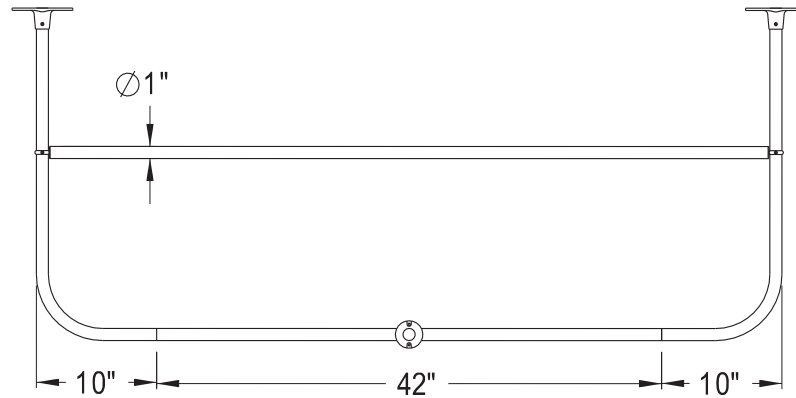

61" Felicity D-Shaped Shower Rod

SKU # **154443**

Overall Dimensions:

Length: 61"
Width: 27 5/8"
Height: 30 7/8"