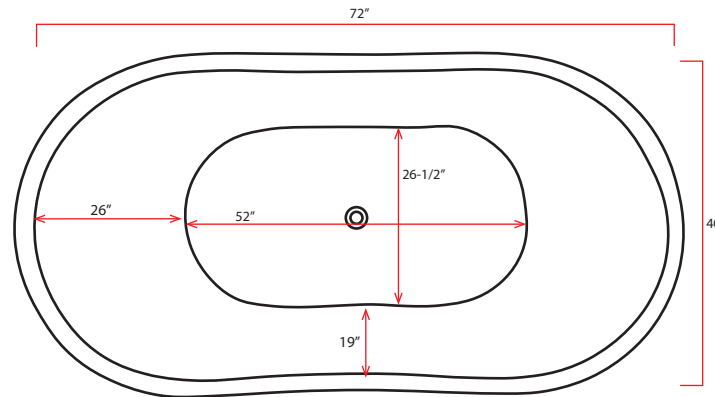

72" Vaughn Extra Wide SS Double Slipper Boat Bathtub Smooth - Polished

SKU # 149811

Overall Dimensions:

Length: 72"
Width: 40"
Height: 30"

Interior Dimensions at Floor:

Length: 52"
Width: 26-1/2"
Depth to Overflow: 18"