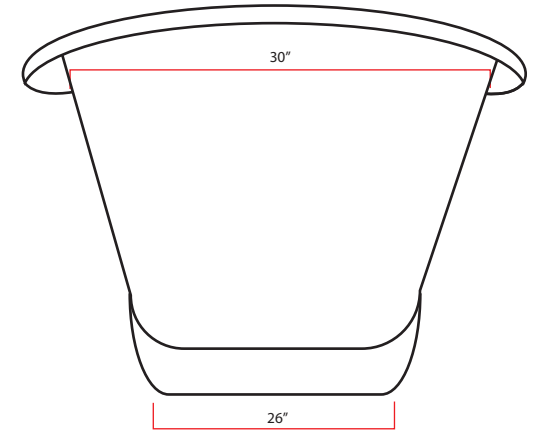

72" Vaughn Extra Wide SS Double Slipper Boat Bathtub Smooth - Polished

SKU # 149811

Overall Dimensions:

Length: 72"
Width: 40"
Height: 30"

Interior Dimensions at Floor:

Length: 52"
Width: 26-1/2"
Depth to Overflow: 18"