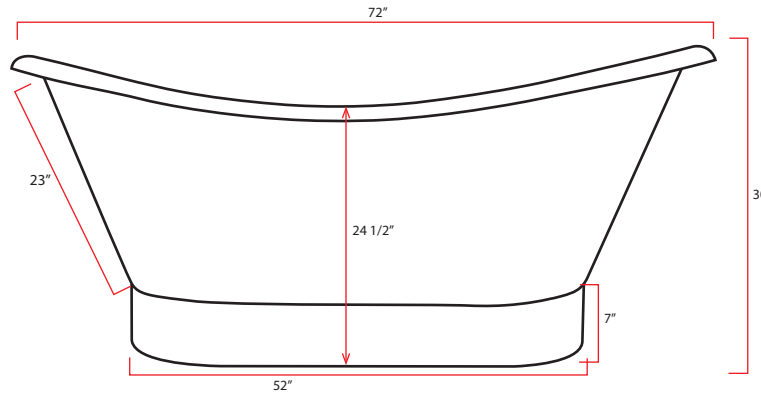

72" Vaughn Extra Wide SS Double Slipper Boat Bathtub Smooth - Polished

SKU # 149811

Overall Dimensions:

Length: 72"
Width: 40"
Height: 30"

Interior Dimensions at Floor:

Length: 52"
Width: 26-1/2"
Depth to Overflow: 18"