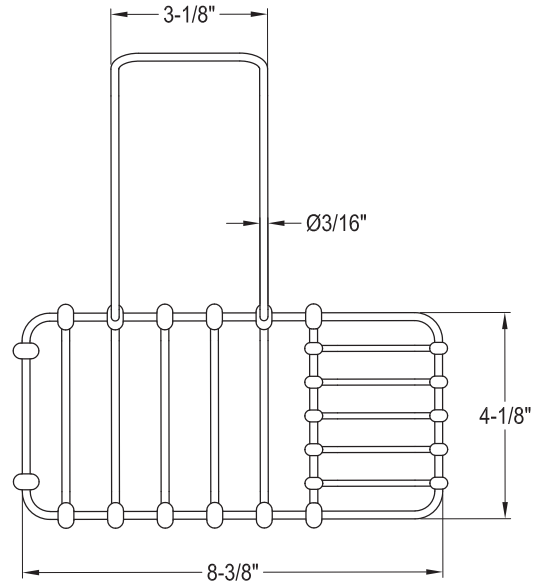

**8" Bai Hanging Soap Basket**

SKU # **154440**

**Overall Dimensions:**

- Length: 8 3/8"
- Width: 9 7/16"
- Height: 4 7/16"