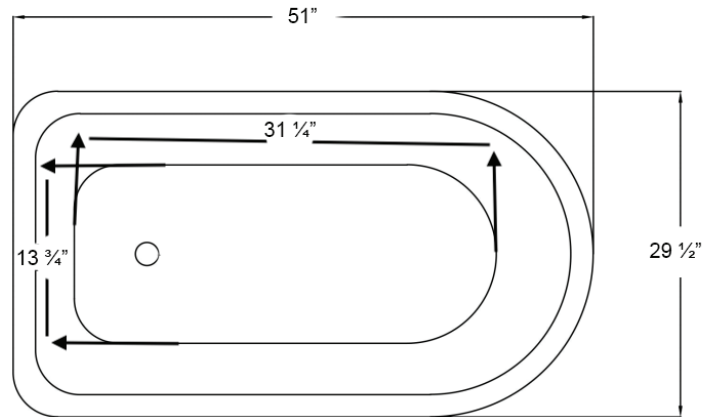

51" Vorhazer Cast Iron Skirted Slipper Tub

SKU # 145837

Overall Dimensions:

Length: 51 1/8"
 Width: 29 1/2" (Front to Back)
 Height: 8 5/8"-36 5/8" H (± 1/2")

Interior Dimensions at Tub Floor:

Length: 31 1/8"
 Width: 13 3/4" (Front to Back)
 21 1/2" Water Depth to Top of Tub
 56-Gallon Capacity