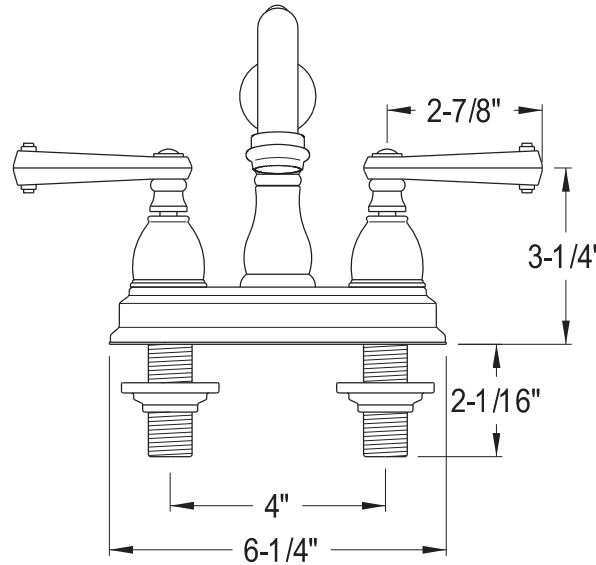

Roldana Centerset Bathroom Faucet

SKU # 139532

Overall Dimensions:

Length: 9 3/4"
Height: 6 1/4"
Spout Reach: 4 3/4"
Spout Height: 3 1/4"

Base Dimensions:

Length: 6 1/4"
Width: 2 5/16"