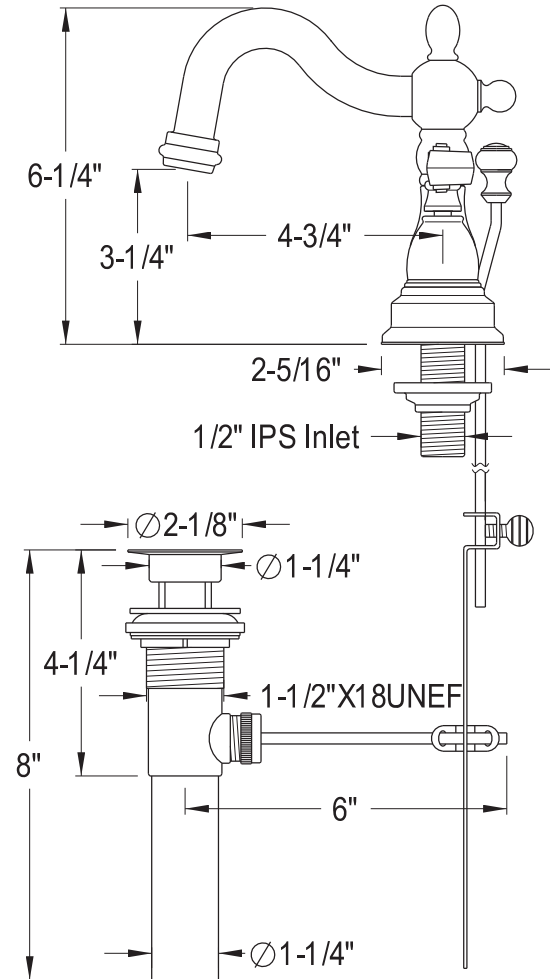

Roldana Centerset Bathroom Faucet

SKU # 139532

Overall Dimensions:

Length: 9 3/4"
Height: 6 1/4"
Spout Reach: 4 3/4"
Spout Height: 3 1/4"

Base Dimensions:

Length: 6 1/4"
Width: 2 5/16"