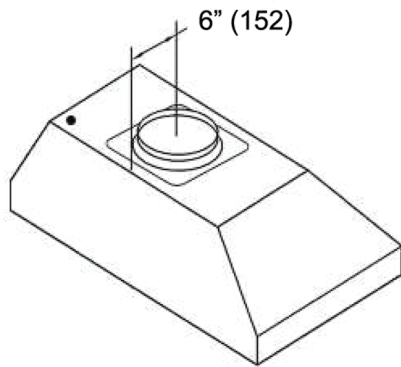

47" Built-in Insert for Range with Automatic Turn On

SKU # **151498**

Built-In Hood

Model / Size	IN2636SQB-1200-1 / 36" IN2648SQB-1200-1 / 48"
Appearance	
Stainless Steel	✓
Seamless	✓
Performance	
CFM / Sone	350 to 1200 / 1.6 to 8.0
QuietMode™	1.6 Sone / 46.5db
ECO Mode 	10 Minutes on QuietMode™ Every Hour to Promote a Cleaner Kitchen Air Quality
LED Lights 	3 Level Lighting 2 x Lights (3W) - 36" 3 x Lights (3W) - 48"
Speed	6 Speed
Control	Electronic Buttons with LED Display
Blower Type	Single Horizontal Squirrel Cage
Exhaust	Top - 8" Round
Consumption / Ampere	580W / 5.0A
Filter	Baffle Filter

3D View

Top View

Side View

Front View

IN2636SQB-1200-1 (36")

IN2648SQB-1200-1 (48")