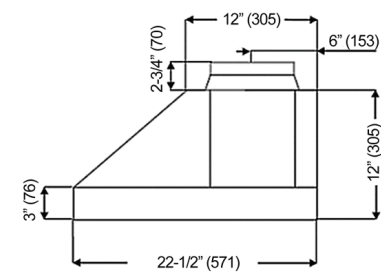

47" Built-in Insert for Range with Automatic Turn On

SKU # **151498**

Built-In Hood

Model / Size	IN2636SQB-1200-1 / 36" IN2648SQB-1200-1 / 48"
Appearance	
Stainless Steel	✓
Seamless	✓
Performance	
CFM / Sone	350 to 1200 / 1.6 to 8.0
QuietMode™	1.6 Sone / 46.5db
ECO Mode 	10 Minutes on QuietMode™ Every Hour to Promote a Cleaner Kitchen Air Quality
LED Lights 	3 Level Lighting 2 x Lights (3W) - 36" 3 x Lights (3W) - 48"
Speed	6 Speed
Control	Electronic Buttons with LED Display
Blower Type	Single Horizontal Squirrel Cage
Exhaust	Top - 8" Round
Consumption / Ampere	580W / 5.0A
Filter	Baffle Filter

3D View

Top View

Side View

Front View

IN2636SQB-1200-1 (36")

IN2648SQB-1200-1 (48")