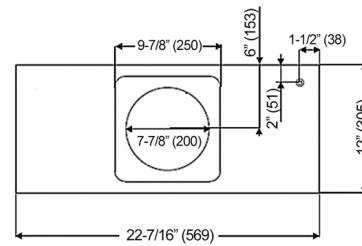

47" Built-in Insert for Range with Automatic Turn On

SKU # **151498**

Built-In Hood

Model / Size	IN2636SQB-1200-1 / 36" IN2648SQB-1200-1 / 48"
Appearance	
Stainless Steel	✓
Seamless	✓
Performance	
CFM / Sone	350 to 1200 / 1.6 to 8.0
QuietMode™	1.6 Sone / 46.5db
ECO Mode 	10 Minutes on QuietMode™ Every Hour to Promote a Cleaner Kitchen Air Quality
LED Lights 	3 Level Lighting 2 x Lights (3W) - 36" 3 x Lights (3W) - 48"
Speed	6 Speed
Control	Electronic Buttons with LED Display
Blower Type	Single Horizontal Squirrel Cage
Exhaust	Top - 8" Round
Consumption / Ampere	580W / 5.0A
Filter	Baffle Filter

3D View

Top View

Side View

Front View

IN2636SQB-1200-1 (36")

IN2648SQB-1200-1 (48")