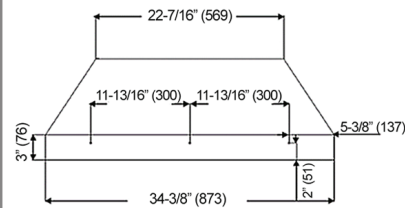

47" Built-in Insert for Range with Automatic Turn On

SKU # **151498**

Built-In Hood

Model / Size	IN2636SQB-1200-1 / 36" IN2648SQB-1200-1 / 48"
Appearance	
Stainless Steel	✓
Seamless	✓
Performance	
CFM / Sone	350 to 1200 / 1.6 to 8.0
QuietMode™	1.6 Sone / 46.5db
ECO Mode 	10 Minutes on QuietMode™ Every Hour to Promote a Cleaner Kitchen Air Quality
LED Lights 	3 Level Lighting 2 x Lights (3W) - 36" 3 x Lights (3W) - 48"
Speed	6 Speed
Control	Electronic Buttons with LED Display
Blower Type	Single Horizontal Squirrel Cage
Exhaust	Top - 8" Round
Consumption / Ampere	580W / 5.0A
Filter	Baffle Filter

3D View

Top View

Side View

Front View

IN2636SQB-1200-1 (36")

IN2648SQB-1200-1 (48")