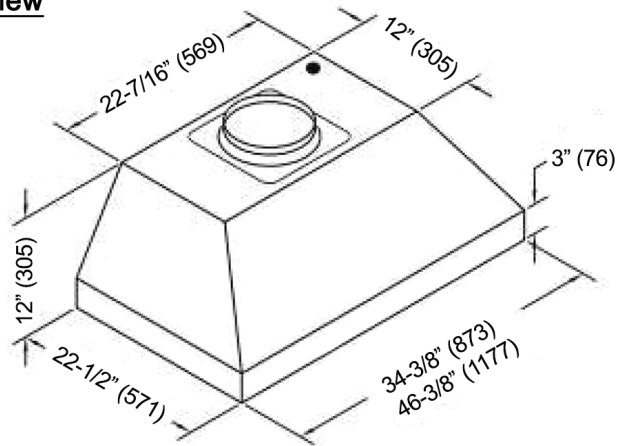

47" Built-in Insert for Range with Automatic Turn On

SKU # **151498**

Built-In Hood

Model / Size	IN2636SQB-1200-1 / 36" IN2648SQB-1200-1 / 48"
Appearance	
Stainless Steel	✓
Seamless	✓
Performance	
CFM / Sone	350 to 1200 / 1.6 to 8.0
QuietMode™	1.6 Sone / 46.5db
ECO Mode 	10 Minutes on QuietMode™ Every Hour to Promote a Cleaner Kitchen Air Quality
LED Lights 	3 Level Lighting 2 x Lights (3W) - 36" 3 x Lights (3W) - 48"
Speed	6 Speed
Control	Electronic Buttons with LED Display
Blower Type	Single Horizontal Squirrel Cage
Exhaust	Top - 8" Round
Consumption / Ampere	580W / 5.0A
Filter	Baffle Filter

3D View

Top View

Side View

Front View

IN2636SQB-1200-1 (36")

IN2648SQB-1200-1 (48")