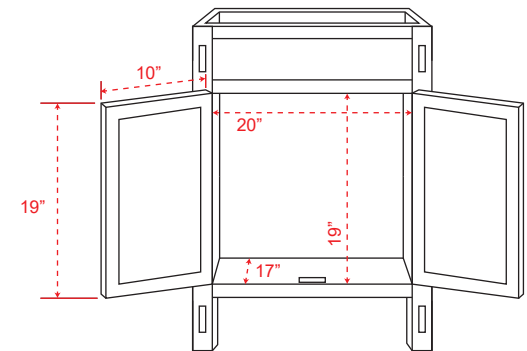

**24" Narrow Mission Unfinished Red Oak Vanity for Vessel Sink - 34" Height**

**SKU # I38762**

**Overall Dimensions:**

Length: 24"  
Width: 18"  
Height: 34"

**Door Dimensions:**

Length: 10"  
Thickness: 1"  
Height: 19"

**Other Dimensions:**

Bottom Gap Height (Front & Sides): 3 1/2"  
Bottom Gap Height (Back): 6 3/4"

**Front (closed)**

**Front (open)**

**Back**

**Side**