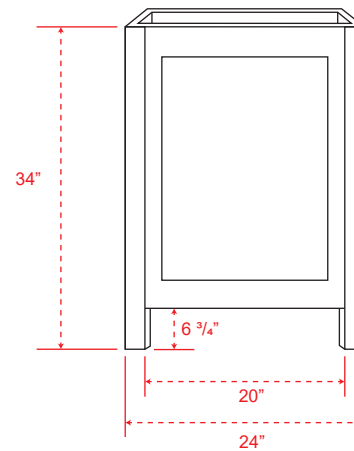

**24" Narrow Mission Unfinished Red Oak Vanity for Vessel Sink - 34" Height**

**SKU # I38762**

**Overall Dimensions:**

Length: 24"  
Width: 18"  
Height: 34"

**Door Dimensions:**

Length: 10"  
Thickness: 1"  
Height: 19"

**Other Dimensions:**

Bottom Gap Height (Front & Sides): 3 1/2"  
Bottom Gap Height (Back): 6 3/4"

**Front (closed)**

**Front (open)**

**Back**

**Side**