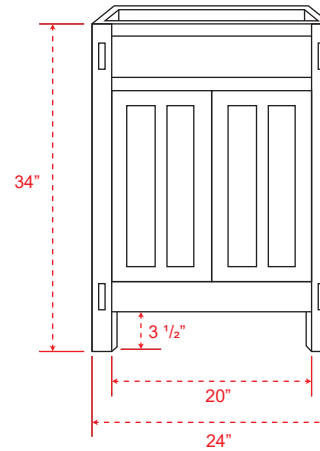

**24" Narrow Mission Unfinished Red Oak Vanity for Vessel Sink - 34" Height**

**SKU # I38762**

**Overall Dimensions:**

Length: 24"  
Width: 18"  
Height: 34"

**Door Dimensions:**

Length: 10"  
Thickness: 1"  
Height: 19"

**Other Dimensions:**

Bottom Gap Height (Front & Sides): 3 1/2"  
Bottom Gap Height (Back): 6 3/4"

**Front (closed)**

**Front (open)**

**Back**

**Side**