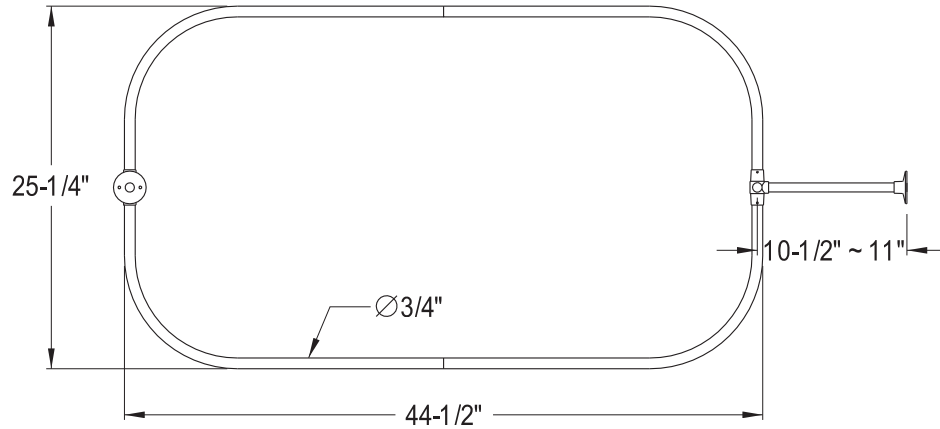

44" Lyle Rectangular Shower Rod

SKU # **154445**

Overall Dimensions:

Length: 44 1/2"
 Width: 25 1/4"
 Height: 30 3/8"