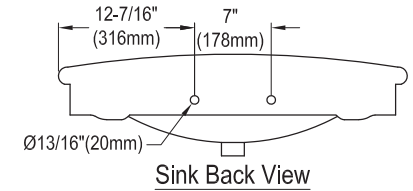

32" Chessie Vitreous China Console Sink

SKU # 149764

Overall Dimensions:

Length: 31 7/8"
 Width: 21 1/4"
 Height: 33 1/2"

Interior Dimensions:

Length: 20 1/2"
 Width: 12 3/16"
 Basin Depth: 5 7/8"

32" Chessie Vitreous China Console Sink

SKU # 149764

Overall Dimensions:

Length: 31 7/8"
 Width: 21 1/4"
 Height: 33 1/2"

Interior Dimensions:

Length: 20 1/2"
 Width: 12 3/16"
 Basin Depth: 5 7/8"

32" Chessie Vitreous China Console Sink
SKU # 149764

Overall Dimensions:

Length: 31 7/8"
 Width: 21 1/4"
 Height: 33 1/2"

Interior Dimensions:

Length: 20 1/2"
 Width: 12 3/16"
 Basin Depth: 5 7/8"