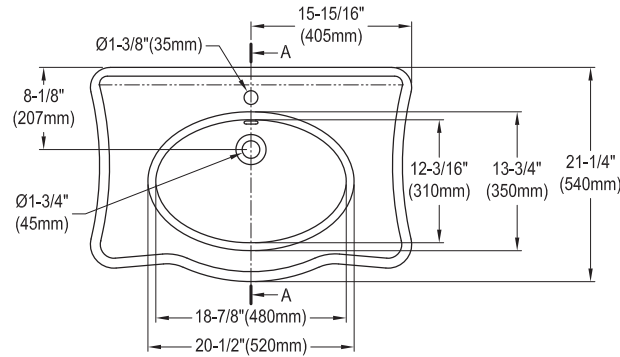

32" Chessie Vitreous China Console Sink

SKU # 149764

Overall Dimensions:

Length: 31 7/8"
 Width: 21 1/4"
 Height: 33 1/2"

Interior Dimensions:

Length: 20 1/2"
 Width: 12 3/16"
 Basin Depth: 5 7/8"

32" Chessie Vitreous China Console Sink

SKU # 149764

Overall Dimensions:

Length: 31 7/8"
 Width: 21 1/4"
 Height: 33 1/2"

Interior Dimensions:

Length: 20 1/2"
 Width: 12 3/16"
 Basin Depth: 5 7/8"

32" Chessie Vitreous China Console Sink
SKU # 149764

Overall Dimensions:

Length: 31 7/8"
 Width: 21 1/4"
 Height: 33 1/2"

Interior Dimensions:

Length: 20 1/2"
 Width: 12 3/16"
 Basin Depth: 5 7/8"