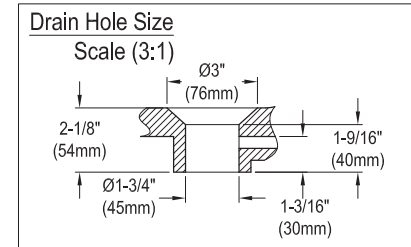

32" Chessie Vitreous China Console Sink

SKU # 149764

Overall Dimensions:

Length: 31 7/8"
 Width: 21 1/4"
 Height: 33 1/2"

Interior Dimensions:

Length: 20 1/2"
 Width: 12 3/16"
 Basin Depth: 5 7/8"

32" Chessie Vitreous China Console Sink

SKU # 149764

Overall Dimensions:

Length: 31 7/8"
 Width: 21 1/4"
 Height: 33 1/2"

Interior Dimensions:

Length: 20 1/2"
 Width: 12 3/16"
 Basin Depth: 5 7/8"

32" Chessie Vitreous China Console Sink
SKU # 149764

Overall Dimensions:

Length: 31 7/8"
 Width: 21 1/4"
 Height: 33 1/2"

Interior Dimensions:

Length: 20 1/2"
 Width: 12 3/16"
 Basin Depth: 5 7/8"