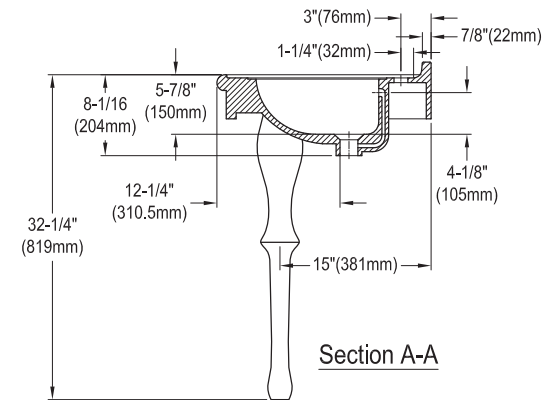

32" Chessie Vitreous China Console Sink

SKU # 149764

Overall Dimensions:

Length: 31 7/8"
 Width: 21 1/4"
 Height: 33 1/2"

Interior Dimensions:

Length: 20 1/2"
 Width: 12 3/16"
 Basin Depth: 5 7/8"

32" Chessie Vitreous China Console Sink

SKU # 149764

Overall Dimensions:

Length: 31 7/8"
 Width: 21 1/4"
 Height: 33 1/2"

Interior Dimensions:

Length: 20 1/2"
 Width: 12 3/16"
 Basin Depth: 5 7/8"

32" Chessie Vitreous China Console Sink
SKU # 149764

Overall Dimensions:

Length: 31 7/8"
 Width: 21 1/4"
 Height: 33 1/2"

Interior Dimensions:

Length: 20 1/2"
 Width: 12 3/16"
 Basin Depth: 5 7/8"