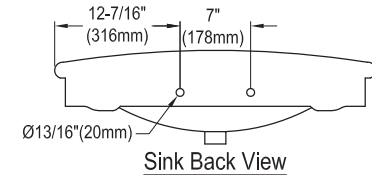

32" Chessie Vitreous China Console Sink

SKU # 149764

Overall Dimensions:

Length: 31 7/8"
 Width: 21 1/4"
 Height: 33 1/2"

Interior Dimensions:

Length: 20 1/2"
 Width: 12 3/16"
 Basin Depth: 5 7/8"

32" Chessie Vitreous China Console Sink

SKU # 149764

Overall Dimensions:

Length: 31 7/8"
 Width: 21 1/4"
 Height: 33 1/2"

Interior Dimensions:

Length: 20 1/2"
 Width: 12 3/16"
 Basin Depth: 5 7/8"

32" Chessie Vitreous China Console Sink
SKU # 149764

Overall Dimensions:

Length: 31 7/8"
 Width: 21 1/4"
 Height: 33 1/2"

Interior Dimensions:

Length: 20 1/2"
 Width: 12 3/16"
 Basin Depth: 5 7/8"