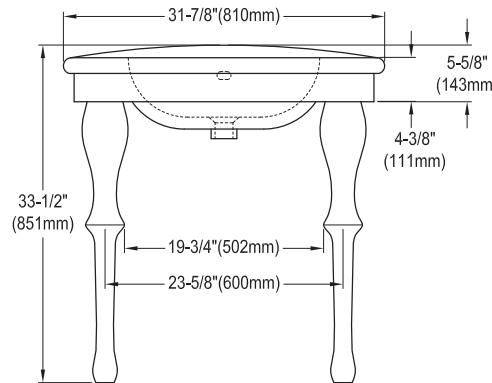

32" Chessie Vitreous China Console Sink

SKU # 149764

Overall Dimensions:

Length: 31 7/8"
 Width: 21 1/4"
 Height: 33 1/2"

Interior Dimensions:

Length: 20 1/2"
 Width: 12 3/16"
 Basin Depth: 5 7/8"

32" Chessie Vitreous China Console Sink

SKU # 149764

Overall Dimensions:

Length: 31 7/8"
 Width: 21 1/4"
 Height: 33 1/2"

Interior Dimensions:

Length: 20 1/2"
 Width: 12 3/16"
 Basin Depth: 5 7/8"

32" Chessie Vitreous China Console Sink
SKU # 149764

Overall Dimensions:

Length: 31 7/8"
 Width: 21 1/4"
 Height: 33 1/2"

Interior Dimensions:

Length: 20 1/2"
 Width: 12 3/16"
 Basin Depth: 5 7/8"