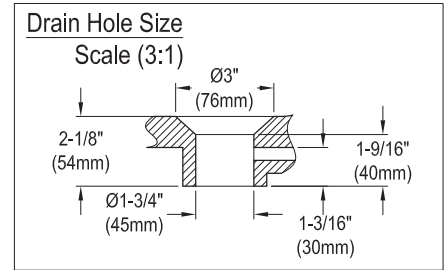

32" Chessie Vitreous China Console Sink

SKU # 149764

Overall Dimensions:

Length: 31 7/8"
 Width: 21 1/4"
 Height: 33 1/2"

Interior Dimensions:

Length: 20 1/2"
 Width: 12 3/16"
 Basin Depth: 5 7/8"

32" Chessie Vitreous China Console Sink

SKU # 149764

Overall Dimensions:

Length: 31 7/8"
 Width: 21 1/4"
 Height: 33 1/2"

Interior Dimensions:

Length: 20 1/2"
 Width: 12 3/16"
 Basin Depth: 5 7/8"

32" Chessie Vitreous China Console Sink
SKU # 149764

Overall Dimensions:

Length: 31 7/8"
 Width: 21 1/4"
 Height: 33 1/2"

Interior Dimensions:

Length: 20 1/2"
 Width: 12 3/16"
 Basin Depth: 5 7/8"