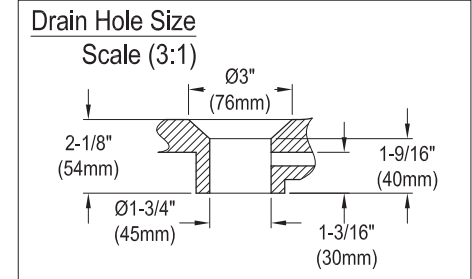

32" Chessie Vitreous China Console Sink

SKU # 149764

Overall Dimensions:

Length: 31 7/8"
 Width: 21 1/4"
 Height: 33 1/2"

Interior Dimensions:

Length: 20 1/2"
 Width: 12 3/16"
 Basin Depth: 5 7/8"

32" Chessie Vitreous China Console Sink

SKU # 149764

Overall Dimensions:

Length: 31 7/8"
 Width: 21 1/4"
 Height: 33 1/2"

Interior Dimensions:

Length: 20 1/2"
 Width: 12 3/16"
 Basin Depth: 5 7/8"

32" Chessie Vitreous China Console Sink
SKU # 149764

Overall Dimensions:

Length: 31 7/8"
 Width: 21 1/4"
 Height: 33 1/2"

Interior Dimensions:

Length: 20 1/2"
 Width: 12 3/16"
 Basin Depth: 5 7/8"