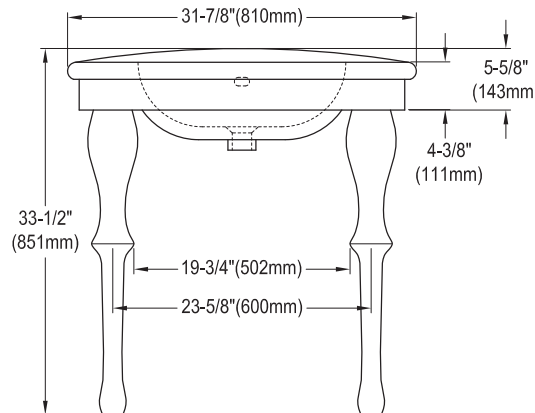

32" Chessie Vitreous China Console Sink

SKU # 149764

Overall Dimensions:

Length: 31 7/8"
 Width: 21 1/4"
 Height: 33 1/2"

Interior Dimensions:

Length: 20 1/2"
 Width: 12 3/16"
 Basin Depth: 5 7/8"

32" Chessie Vitreous China Console Sink

SKU # 149764

Overall Dimensions:

Length: 31 7/8"
 Width: 21 1/4"
 Height: 33 1/2"

Interior Dimensions:

Length: 20 1/2"
 Width: 12 3/16"
 Basin Depth: 5 7/8"

32" Chessie Vitreous China Console Sink
SKU # 149764

Overall Dimensions:

Length: 31 7/8"
 Width: 21 1/4"
 Height: 33 1/2"

Interior Dimensions:

Length: 20 1/2"
 Width: 12 3/16"
 Basin Depth: 5 7/8"