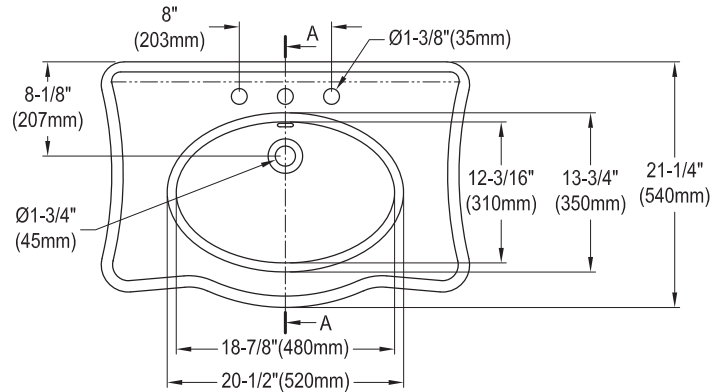

32" Chessie Vitreous China Console Sink

SKU # 149764

Overall Dimensions:

Length: 31 7/8"
 Width: 21 1/4"
 Height: 33 1/2"

Interior Dimensions:

Length: 20 1/2"
 Width: 12 3/16"
 Basin Depth: 5 7/8"

32" Chessie Vitreous China Console Sink

SKU # 149764

Overall Dimensions:

Length: 31 7/8"
 Width: 21 1/4"
 Height: 33 1/2"

Interior Dimensions:

Length: 20 1/2"
 Width: 12 3/16"
 Basin Depth: 5 7/8"

32" Chessie Vitreous China Console Sink
SKU # 149764

Overall Dimensions:

Length: 31 7/8"
 Width: 21 1/4"
 Height: 33 1/2"

Interior Dimensions:

Length: 20 1/2"
 Width: 12 3/16"
 Basin Depth: 5 7/8"