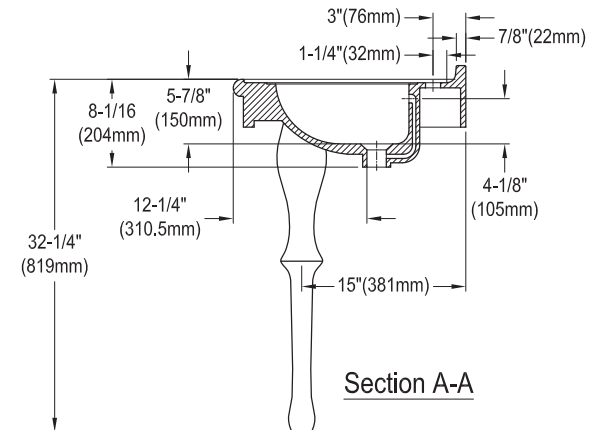

32" Chessie Vitreous China Console Sink

SKU # 149764

Overall Dimensions:

Length: 31 7/8"
 Width: 21 1/4"
 Height: 33 1/2"

Interior Dimensions:

Length: 20 1/2"
 Width: 12 3/16"
 Basin Depth: 5 7/8"

32" Chessie Vitreous China Console Sink

SKU # 149764

Overall Dimensions:

Length: 31 7/8"
 Width: 21 1/4"
 Height: 33 1/2"

Interior Dimensions:

Length: 20 1/2"
 Width: 12 3/16"
 Basin Depth: 5 7/8"

32" Chessie Vitreous China Console Sink
SKU # 149764

Overall Dimensions:

Length: 31 7/8"
 Width: 21 1/4"
 Height: 33 1/2"

Interior Dimensions:

Length: 20 1/2"
 Width: 12 3/16"
 Basin Depth: 5 7/8"