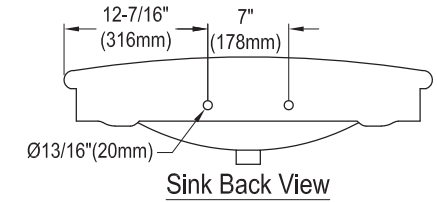

32" Chessie Vitreous China Console Sink

SKU # 149764

Overall Dimensions:

Length: 31 7/8"
 Width: 21 1/4"
 Height: 33 1/2"

Interior Dimensions:

Length: 20 1/2"
 Width: 12 3/16"
 Basin Depth: 5 7/8"

32" Chessie Vitreous China Console Sink

SKU # 149764

Overall Dimensions:

Length: 31 7/8"
 Width: 21 1/4"
 Height: 33 1/2"

Interior Dimensions:

Length: 20 1/2"
 Width: 12 3/16"
 Basin Depth: 5 7/8"

32" Chessie Vitreous China Console Sink
SKU # 149764

Overall Dimensions:

Length: 31 7/8"
 Width: 21 1/4"
 Height: 33 1/2"

Interior Dimensions:

Length: 20 1/2"
 Width: 12 3/16"
 Basin Depth: 5 7/8"