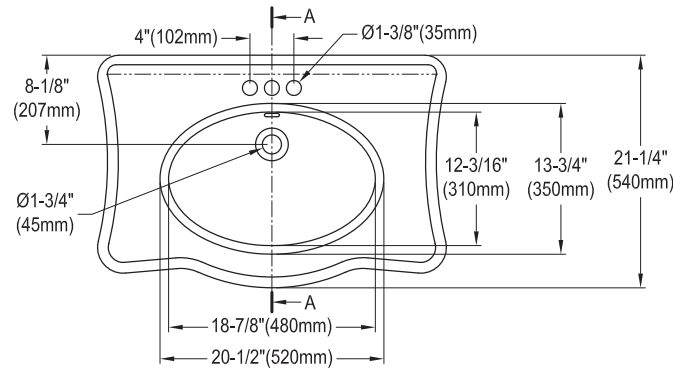

32" Chessie Vitreous China Console Sink

SKU # 149764

Overall Dimensions:

Length: 31 7/8"
 Width: 21 1/4"
 Height: 33 1/2"

Interior Dimensions:

Length: 20 1/2"
 Width: 12 3/16"
 Basin Depth: 5 7/8"

32" Chessie Vitreous China Console Sink

SKU # 149764

Overall Dimensions:

Length: 31 7/8"
 Width: 21 1/4"
 Height: 33 1/2"

Interior Dimensions:

Length: 20 1/2"
 Width: 12 3/16"
 Basin Depth: 5 7/8"

32" Chessie Vitreous China Console Sink
SKU # 149764

Overall Dimensions:

Length: 31 7/8"
 Width: 21 1/4"
 Height: 33 1/2"

Interior Dimensions:

Length: 20 1/2"
 Width: 12 3/16"
 Basin Depth: 5 7/8"