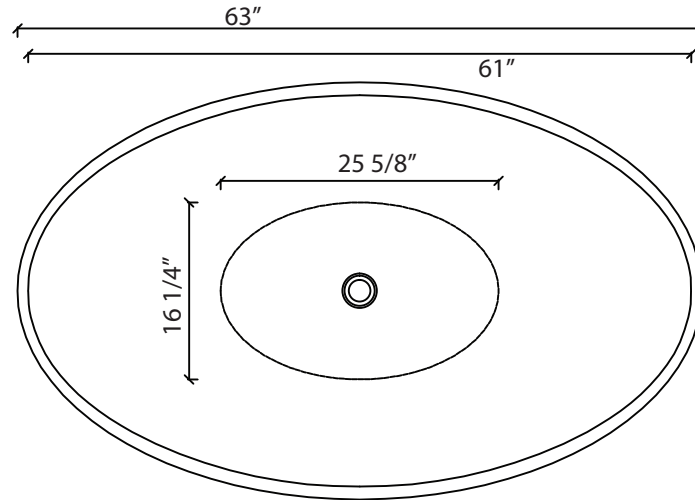

63" Antioch Concrete Double-Slipper Freestanding Tub - Smooth

SKU # I57280

Overall Dimensions:

Length: 63"
 Width: 38 3/8"
 Height: 18 3/4" - 22 7/8"

Interior Dimensions at Tub Floor:

Length: 25 5/8"
 Width: 16 1/4"
 Water Depth: 17 1/2"