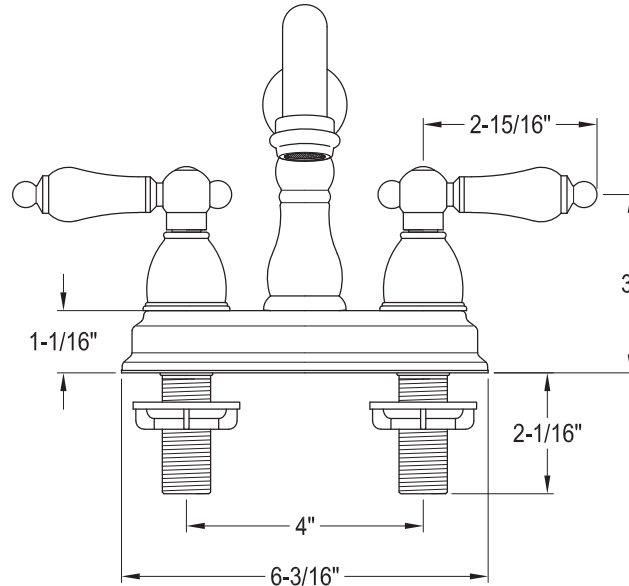

**Stella Centerset Bathroom Faucet**

**SKU # I39453**

**Overall Dimensions:**

Length: 9 7/8"  
 Height: 6 3/16"  
 Spout Reach: 4 13/16"  
 Spout Height: 3 5/8"

**Base Dimensions:**

Length: 6 3/16"  
 Width: 2 3/16"