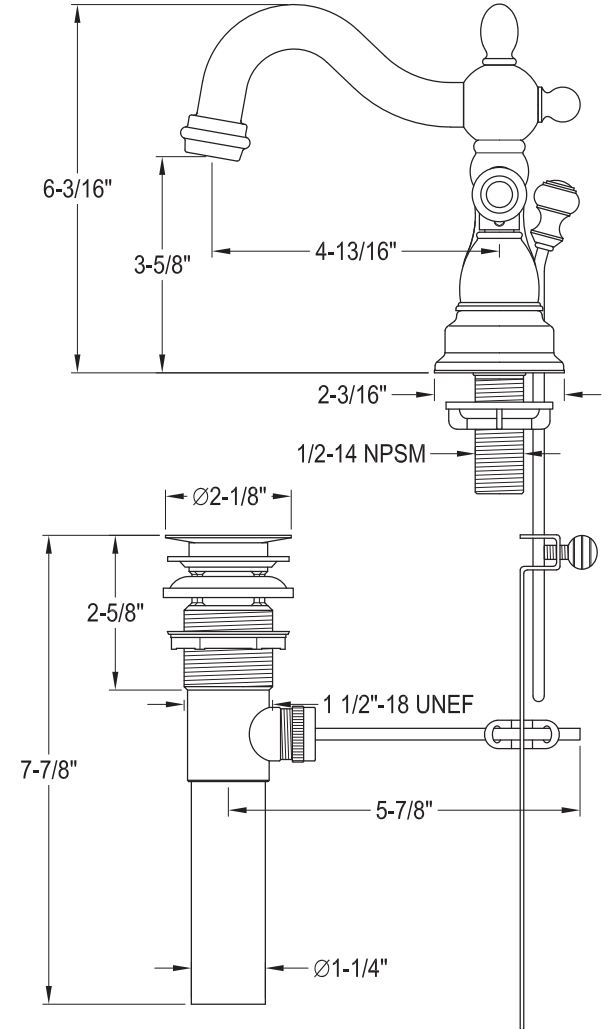

**Stella Centerset Bathroom Faucet**

**SKU # I39453**

**Overall Dimensions:**

Length: 9 7/8"  
 Height: 6 3/16"  
 Spout Reach: 4 13/16"  
 Spout Height: 3 5/8"

**Base Dimensions:**

Length: 6 3/16"  
 Width: 2 3/16"