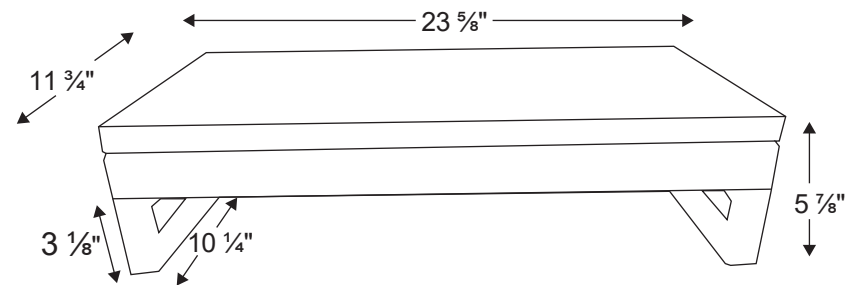

24" Thester Teak Wall-Mount Vessel Sink Vanity with Towel Bar

SKU # 138682, 138681, 138679, 138680

Overall Dimensions:

Length: $23 \frac{5}{8}$ "
Width: $11 \frac{3}{4}$ "
Height: $5 \frac{7}{8}$ "

Integral Towel Bar Dimensions:

Width: $10 \frac{1}{4}$ "
Height: $3 \frac{1}{8}$ "