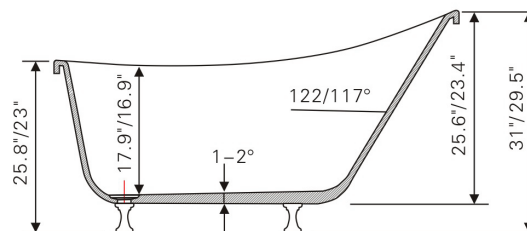

69" Zarpers Acrylic Slipper Clawfoot Tub

SKU # 146644

Overall Dimensions:

Length: 68 ⁷/₈"
 Width: 29 ⁷/₈"
 Height: 23"-29 1/2" (± 1/2")

Interior Dimensions:

Length: 43 ³/₈"
 Width: 16 1/2" (± 1/2")
 Water Depth to Top: 17 1/2"
 37- Gallon Capacity