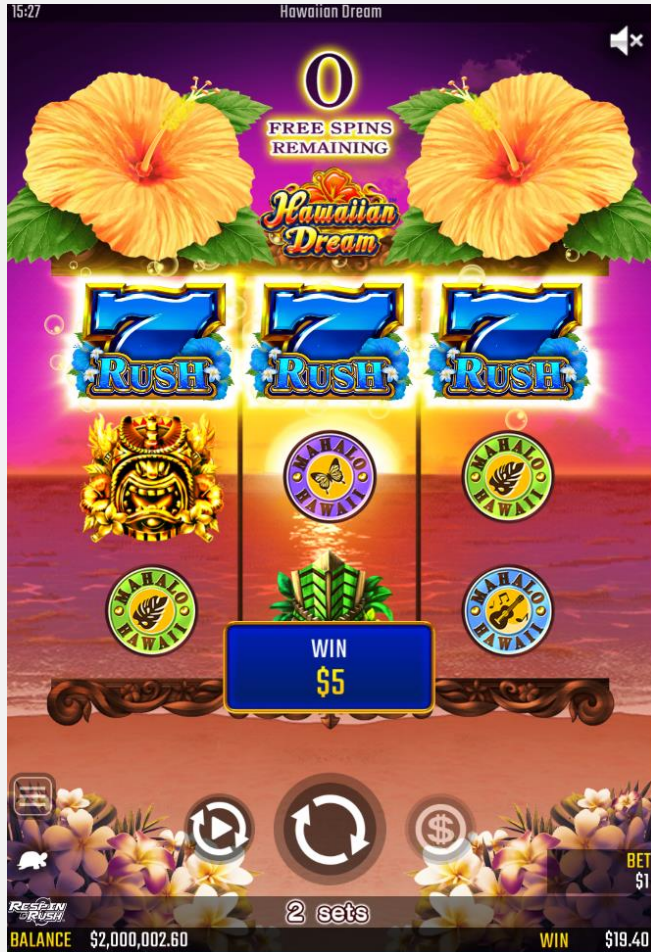

Mute/Unmute game audio

GAME FEATURE : RESPINS

Reels will respin when three RESPIN symbols stop on a payline.

The color of the background changes every time the reels respin consecutively. The chance to trigger the FREE SPINS (HIBISCUS RUSH or HIBISCUS RUSH SUPER) become higher depending on the color, increasing from blue to green, purple and then red.

FREE SPINS are automatically triggered when 3 RESPIN symbols stop on a payline 4 consecutive times.

GAME FEATURE : HIBISCUS RUSH (FREE SPINS)

8 free spins. The HIBISCUS RUSH is triggered when three blue (SCATTER) symbols stop on a payline.