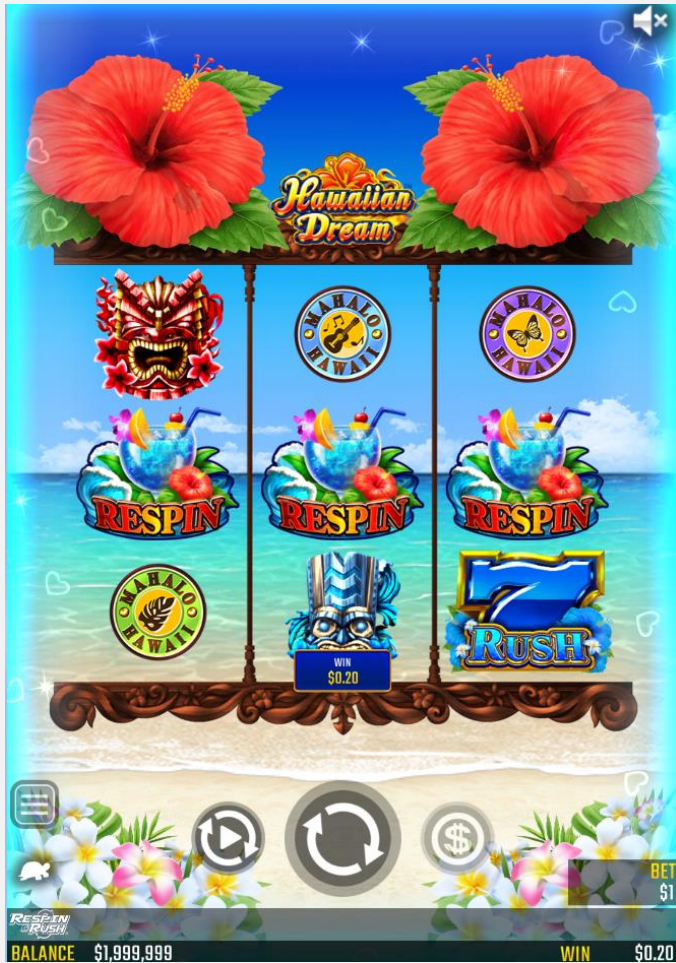

GAME FEATURE : RESPINS