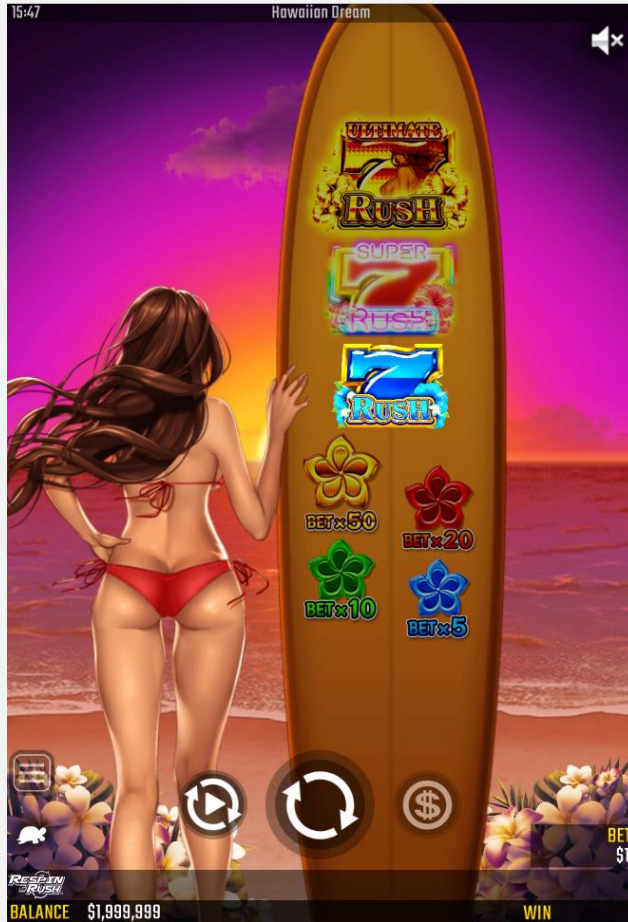

GAME FEATURE : HIBISCUS RUSH SUPER (FREE SPINS)

8 free spins. The HIBISCUS RUSH SUPER is triggered when three red (SCATTER) symbols stop on a payline. Compared to the HIBISCUS RUSH, there is a higher chance to retrigger the feature.

GAME FEATURE : ULTIMATE RUSH (FREE SPINS)

1 spin.

If the blue 7 or red 7 SCATTER symbols change to the gold 7 SCATTER symbol, the ULTIMATE RUSH (FREE SPINS) will be triggered.

The feature will continue as long as 3 identical symbols stop fully on adjacent reels on each spin. There is only 1 payline in this feature. During this feature, only the Ultimate Rush symbols will appear.

After the feature ends, the game will start the HIBISCUS RUSH SUPER (FREE SPINS) feature.

GAME FEATURE : SUNSET BONUS

The SUNSET BONUS can be triggered randomly during the base game. A roulette game will begin with various prizes.

One prize is selected at random. The possible prizes that can be won are the ULTIMATE RUSH, 1 set of 8 free spins in the HIBISCUS RUSH or HIBISCUS RUSH SUPER, bet x50, bet x20, bet x10 or bet x5.

GAME SYMBOLS