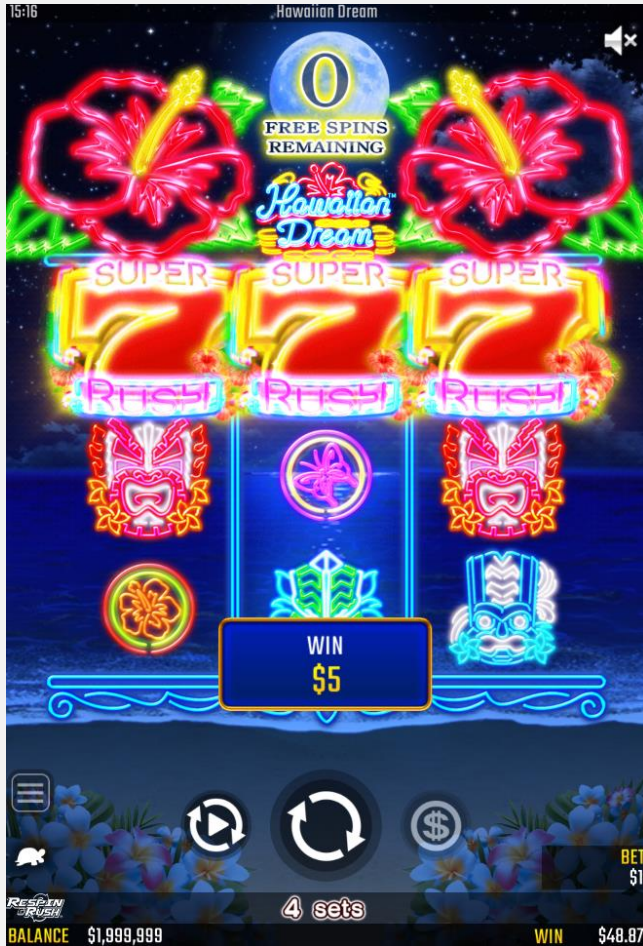

FREE SPINS are automatically triggered when 3 RESPIN symbols stop on a payline 4 consecutive times.

GAME FEATURE : HIBISCUS RUSH (FREE SPINS)

8 free spins. The HIBISCUS RUSH is triggered when three blue (SCATTER) symbols stop on a payline.

GAME FEATURE : HIBISCUS RUSH SUPER (FREE SPINS)

8 free spins. The HIBISCUS RUSH SUPER is triggered when three red (SCATTER) symbols stop on a payline. Compared to the HIBISCUS RUSH, there is a higher chance to retrigger the feature.