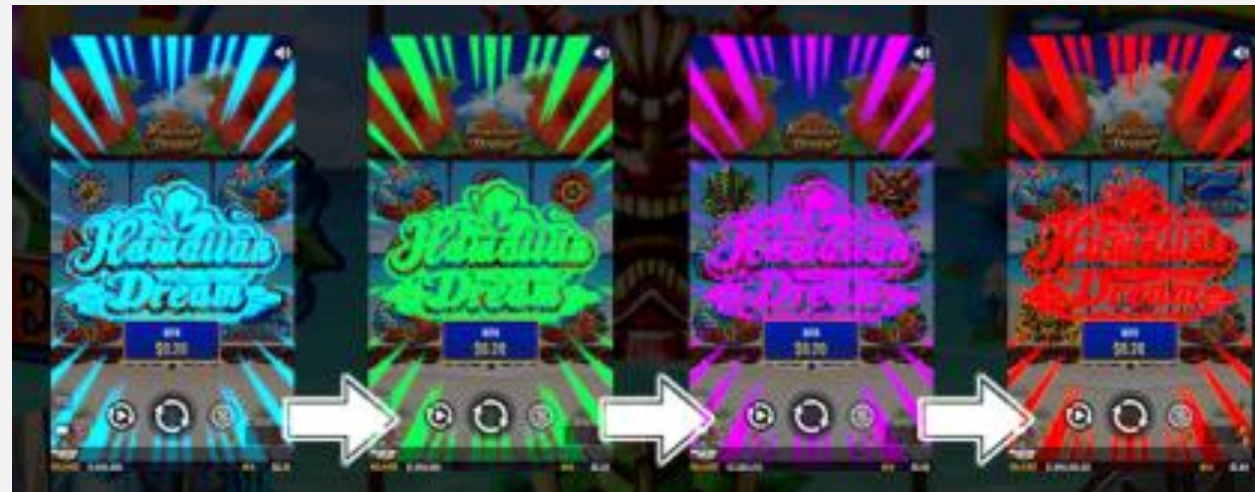

When **TURBO** Mode is set, the icon blinks to indicate that **TURBO** is active. Up to 2 levels of **TURBO** can be set. (where available)

The **SETTINGS** button opens the **SETTINGS** menu.

The **BET** button provides amount options for betting.

Mute/Unmute game audio

GAME FEATURE : RESPINS

Reels will respin when three RESPIN symbols stop on a payline.

The color of the background changes every time the reels respin consecutively. The chance to trigger the FREE SPINS (HIBISCUS RUSH or HIBISCUS RUSH SUPER) become higher depending on the color, increasing from blue to green, purple and then red.

FREE SPINS are automatically triggered when 3 RESPIN symbols stop on a payline 4 consecutive times.

GAME FEATURE : HIBISCUS RUSH (FREE SPINS)

8 free spins. The HIBISCUS RUSH is triggered when three blue (SCATTER) symbols stop on a payline.

GAME FEATURE : ULTIMATE RUSH (FREE SPINS)

1 spin.

If the blue 7 or red 7 SCATTER symbols change to the gold 7 SCATTER symbol, the ULTIMATE RUSH (FREE SPINS) will be triggered.

The feature will continue as long as 3 identical symbols stop fully on adjacent reels on each spin. There is only 1 payline in this feature. During this feature, only the Ultimate Rush symbols will appear.