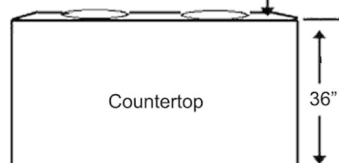

30" Built-in Insert for Range Hood

SKU # **151494**

Built-In Hood

Model / Size	151494 / 30"
Appearance	
Stainless Steel	✓
Seamless	✓
Performance	
CFM / Sone	300 to 750 / 1.0 to 6.0
QuietMode™	1.0 Sone / 40 dB
ECO Mode 	10 Minutes on QuietMode™ Every Hour to Promote a Cleaner Kitchen Air Quality
LED Lights 	2 Level Lighting 2 x Lights (3W)
Speed	6 Speed
Control	Electronic Buttons with LED Display
Blower Type	Single Horizontal Squirrel Cage
Exhaust	Top - 6" Round Top - 3-1/4" x 10" Rectangular Rear - 6" Round Rear - 3-1/4" x 10" Rectangular
Consumption / Ampere	290W / 2.5A
Filter	Baffle Filter
Optional Accessories	
Backsplash Panel	SSP30 (30" x 32")

30" Built-in Insert for Range Hood

SKU # 151494

3D View

↑ Min. 27"
to
Max. 30"

Side View

Bottom View

Back View

Top View