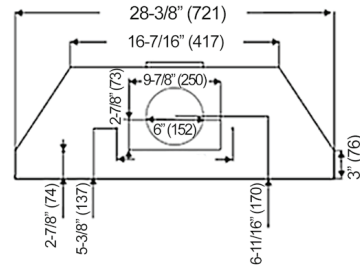

30" Built-in Insert for Range Hood

SKU # **151494**

Built-In Hood

Model / Size	151494 / 30"
Appearance	
Stainless Steel	✓
Seamless	✓
Performance	
CFM / Sone	300 to 750 / 1.0 to 6.0
QuietMode™	1.0 Sone / 40 dB
ECO Mode 	10 Minutes on QuietMode™ Every Hour to Promote a Cleaner Kitchen Air Quality
LED Lights 	2 Level Lighting 2 x Lights (3W)
Speed	6 Speed
Control	Electronic Buttons with LED Display
Blower Type	Single Horizontal Squirrel Cage
Exhaust	Top - 6" Round Top - 3-1/4" x 10" Rectangular Rear - 6" Round Rear - 3-1/4" x 10" Rectangular
Consumption / Ampere	290W / 2.5A
Filter	Baffle Filter
Optional Accessories	
Backsplash Panel	SSP30 (30" x 32")

30" Built-in Insert for Range Hood

SKU # 151494

3D View

↑ Min. 27"
to
Max. 30"

Side View

Bottom View

Back View

Top View