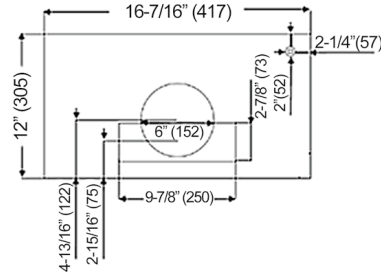

30" Built-in Insert for Range Hood

SKU # **151494**

Built-In Hood

Model / Size	151494 / 30"
Appearance	
Stainless Steel	✓
Seamless	✓
Performance	
CFM / Sone	300 to 750 / 1.0 to 6.0
QuietMode™	1.0 Sone / 40 dB
ECO Mode 	10 Minutes on QuietMode™ Every Hour to Promote a Cleaner Kitchen Air Quality
LED Lights 	2 Level Lighting 2 x Lights (3W)
Speed	6 Speed
Control	Electronic Buttons with LED Display
Blower Type	Single Horizontal Squirrel Cage
Exhaust	Top - 6" Round Top - 3-1/4" x 10" Rectangular Rear - 6" Round Rear - 3-1/4" x 10" Rectangular
Consumption / Ampere	290W / 2.5A
Filter	Baffle Filter
Optional Accessories	
Backsplash Panel	SSP30 (30" x 32")

30" Built-in Insert for Range Hood

SKU # 151494

3D View

↑ Min. 27"
to
Max. 30"

Side View

Bottom View

Back View

Top View