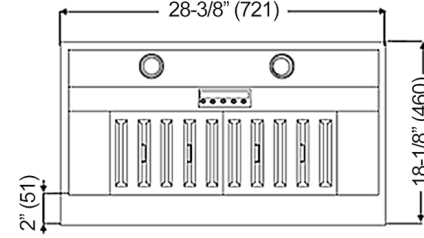

30" Built-in Insert for Range Hood

SKU # **151494**

Built-In Hood

Model / Size	151494 / 30"
Appearance	
Stainless Steel	✓
Seamless	✓
Performance	
CFM / Sone	300 to 750 / 1.0 to 6.0
QuietMode™	1.0 Sone / 40 dB
ECO Mode 	10 Minutes on QuietMode™ Every Hour to Promote a Cleaner Kitchen Air Quality
LED Lights 	2 Level Lighting 2 x Lights (3W)
Speed	6 Speed
Control	Electronic Buttons with LED Display
Blower Type	Single Horizontal Squirrel Cage
Exhaust	Top - 6" Round Top - 3-1/4" x 10" Rectangular Rear - 6" Round Rear - 3-1/4" x 10" Rectangular
Consumption / Ampere	290W / 2.5A
Filter	Baffle Filter
Optional Accessories	
Backsplash Panel	SSP30 (30" x 32")

30" Built-in Insert for Range Hood

SKU # 151494

3D View

↑ Min. 27"
to
Max. 30"

Side View

Bottom View

Back View

Top View