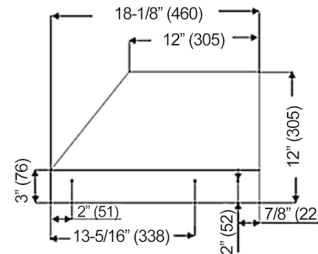

30" Built-in Insert for Range Hood

SKU # **151494**

Built-In Hood

Model / Size	151494 / 30"
Appearance	
Stainless Steel	✓
Seamless	✓
Performance	
CFM / Sone	300 to 750 / 1.0 to 6.0
QuietMode™	1.0 Sone / 40 dB
ECO Mode 	10 Minutes on QuietMode™ Every Hour to Promote a Cleaner Kitchen Air Quality
LED Lights 	2 Level Lighting 2 x Lights (3W)
Speed	6 Speed
Control	Electronic Buttons with LED Display
Blower Type	Single Horizontal Squirrel Cage
Exhaust	Top - 6" Round Top - 3-1/4" x 10" Rectangular Rear - 6" Round Rear - 3-1/4" x 10" Rectangular
Consumption / Ampere	290W / 2.5A
Filter	Baffle Filter
Optional Accessories	
Backsplash Panel	SSP30 (30" x 32")

30" Built-in Insert for Range Hood

SKU # 151494

3D View

↑ Min. 27"
to
Max. 30"

Side View

Bottom View

Back View

Top View