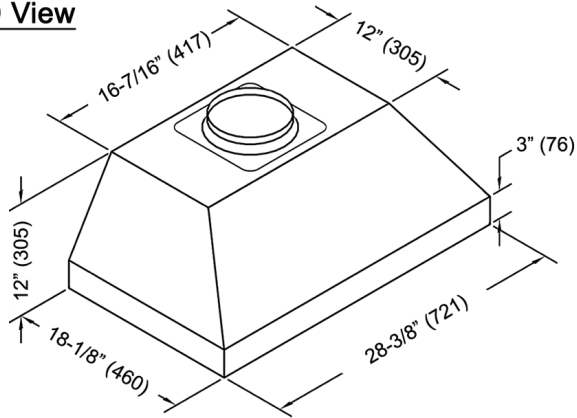

30" Built-in Insert for Range Hood

SKU # **151494**

Built-In Hood

Model / Size	151494 / 30"
Appearance	
Stainless Steel	✓
Seamless	✓
Performance	
CFM / Sone	300 to 750 / 1.0 to 6.0
QuietMode™	1.0 Sone / 40 dB
ECO Mode 	10 Minutes on QuietMode™ Every Hour to Promote a Cleaner Kitchen Air Quality
LED Lights 	2 Level Lighting 2 x Lights (3W)
Speed	6 Speed
Control	Electronic Buttons with LED Display
Blower Type	Single Horizontal Squirrel Cage
Exhaust	Top - 6" Round Top - 3-1/4" x 10" Rectangular Rear - 6" Round Rear - 3-1/4" x 10" Rectangular
Consumption / Ampere	290W / 2.5A
Filter	Baffle Filter
Optional Accessories	
Backsplash Panel	SSP30 (30" x 32")

30" Built-in Insert for Range Hood

SKU # 151494

3D View

↑ Min. 27"
to
Max. 30"

Side View

Bottom View

Back View

Top View