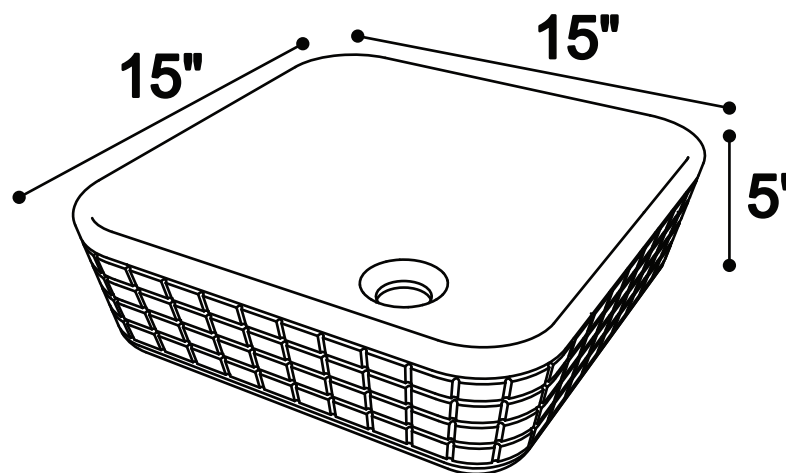

Benjamin Square Concrete Vessel Sink

SKU# : 148908

Overall Dimensions:

Length: 15"
Width: 15"
Height: 5"