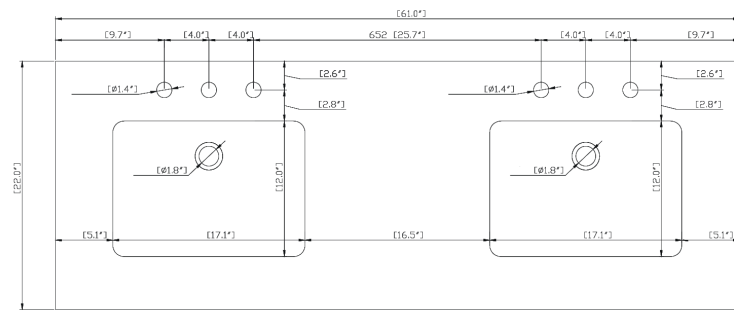

Product Diagrams

Front

Back

Side

Top

Overall Dimensions:

Length: 60"
 Width: 21 1/2"
 Height: 34"

Product Diagrams

Top

Vanity Overall Sink Dimensions:

Length: 61"

Width: 22"

Basin Depth: 8 3/4"

Front

Side