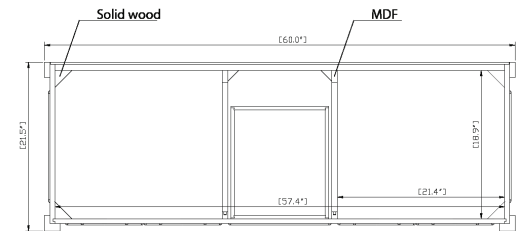

Product Diagrams

Front

Back

Side

Top

Overall Dimensions:

Length: 60"
 Width: 21 1/2"
 Height: 34"

Product Diagrams

Top

Vanity Overall Sink Dimensions:

Length: 61"

Width: 22"

Basin Depth: 8 3/4"

Front

Side