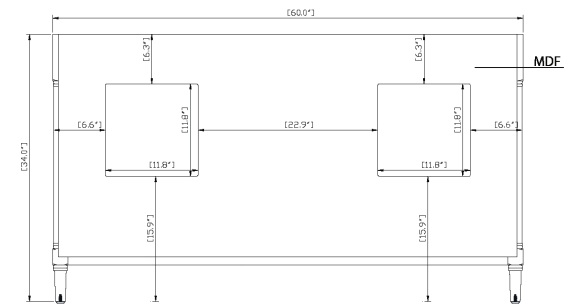

Product Diagrams

Front

Back

Side

Top

Overall Dimensions:

Length: 60"
 Width: 21 1/2"
 Height: 34"

Product Diagrams

Top

Vanity Overall Sink Dimensions:

Length: 61"

Width: 22"

Basin Depth: 8 3/4"

Front

Side