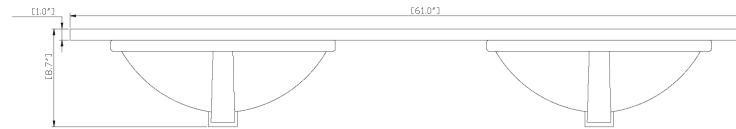

Product Diagrams

Front

Back

Side

Top

Overall Dimensions:

Length: 60"
 Width: 21 1/2"
 Height: 34"

Product Diagrams

Top

Vanity Overall Sink Dimensions:

Length: 61"

Width: 22"

Basin Depth: 8 3/4"

Front

Side