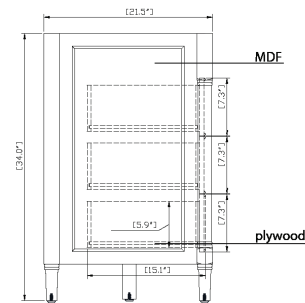

Product Diagrams

Front

Back

Side

Top

Overall Dimensions:

Length: 60"
 Width: 21 1/2"
 Height: 34"

Product Diagrams

Top

Vanity Overall Sink Dimensions:

Length: 61"

Width: 22"

Basin Depth: 8 3/4"

Front

Side