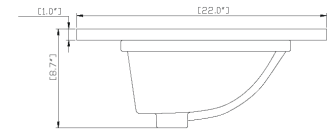

Product Diagrams

Front

Back

Side

Top

Overall Dimensions:

Length: 60"
 Width: 21 1/2"
 Height: 34"

Product Diagrams

Top

Vanity Overall Sink Dimensions:

Length: 61"

Width: 22"

Basin Depth: 8 3/4"

Front

Side