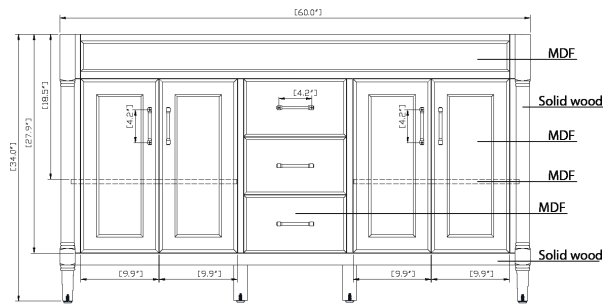

Product Diagrams

Front

Back

Side

Top

Overall Dimensions:

Length: 60"
 Width: 21 1/2"
 Height: 34"

Product Diagrams

Top

Vanity Overall Sink Dimensions:

Length: 61"

Width: 22"

Basin Depth: 8 3/4"

Front

Side