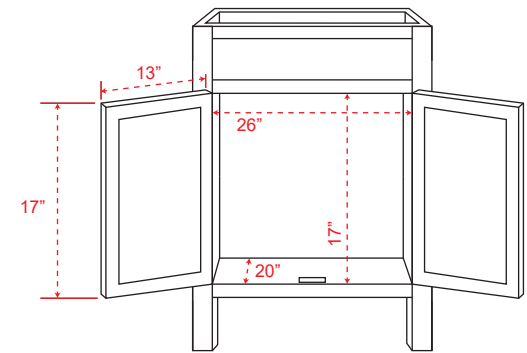

Front (closed)

Front (open)

**Overall Dimensions:**

Length: 30"  
 Width: 21"  
 Height: 30"

**Door Dimensions:**

Length: 13"  
 Thickness: 1"  
 Height: 17"

**Other Dimensions:**

Bottom Gap Height (Front & Sides): 3 1/2"  
 Bottom Gap Height (Back): 6 3/4"

Back

Side