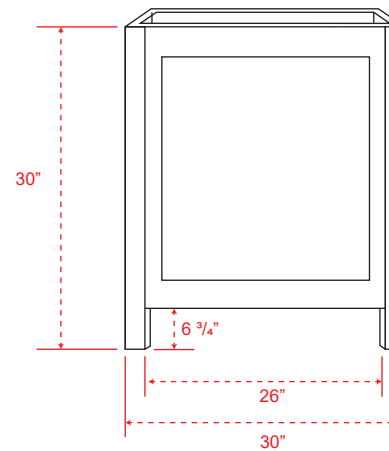

Front (closed)

Front (open)

**Overall Dimensions:**

Length: 30"  
 Width: 21"  
 Height: 30"

**Door Dimensions:**

Length: 13"  
 Thickness: 1"  
 Height: 17"

**Other Dimensions:**

Bottom Gap Height (Front & Sides): 3 1/2"  
 Bottom Gap Height (Back): 6 3/4"

Back

Side