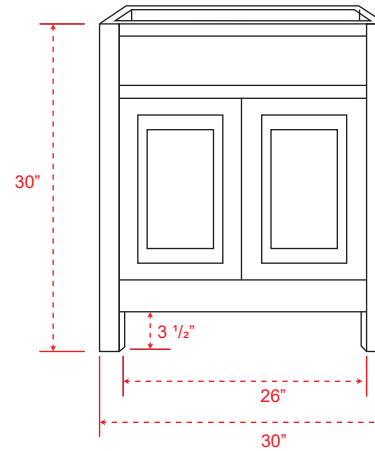

Front (closed)

Front (open)

**Overall Dimensions:**

Length: 30"  
 Width: 21"  
 Height: 30"

**Door Dimensions:**

Length: 13"  
 Thickness: 1"  
 Height: 17"

**Other Dimensions:**

Bottom Gap Height (Front & Sides): 3 1/2"  
 Bottom Gap Height (Back): 6 3/4"

Back

Side