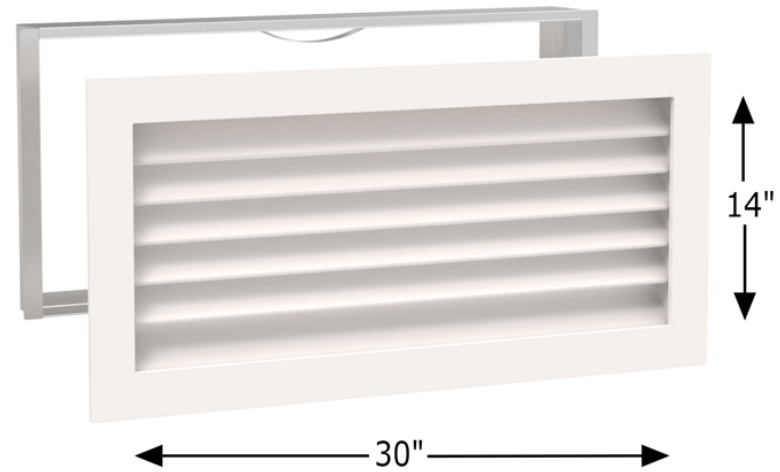

Overall Dimensions:

Width: 30"

Height: 14"

Rough Opening Size: 30" W x 14" H
Overall Dimensions: 32.8" W x 15.5" H