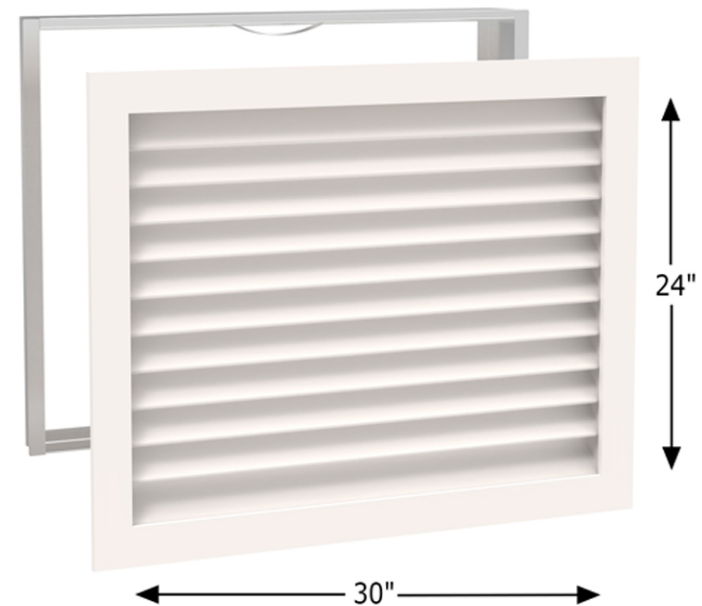

W: 30"  
H: 24"

- Features 26-Gauge Metal Housing for Grille/Filter
- Reference product installation instructions for proper fitting

Rough Opening Size: 30" W x 24" H  
Overall Dimensions: 32.8" W x 25.5" H