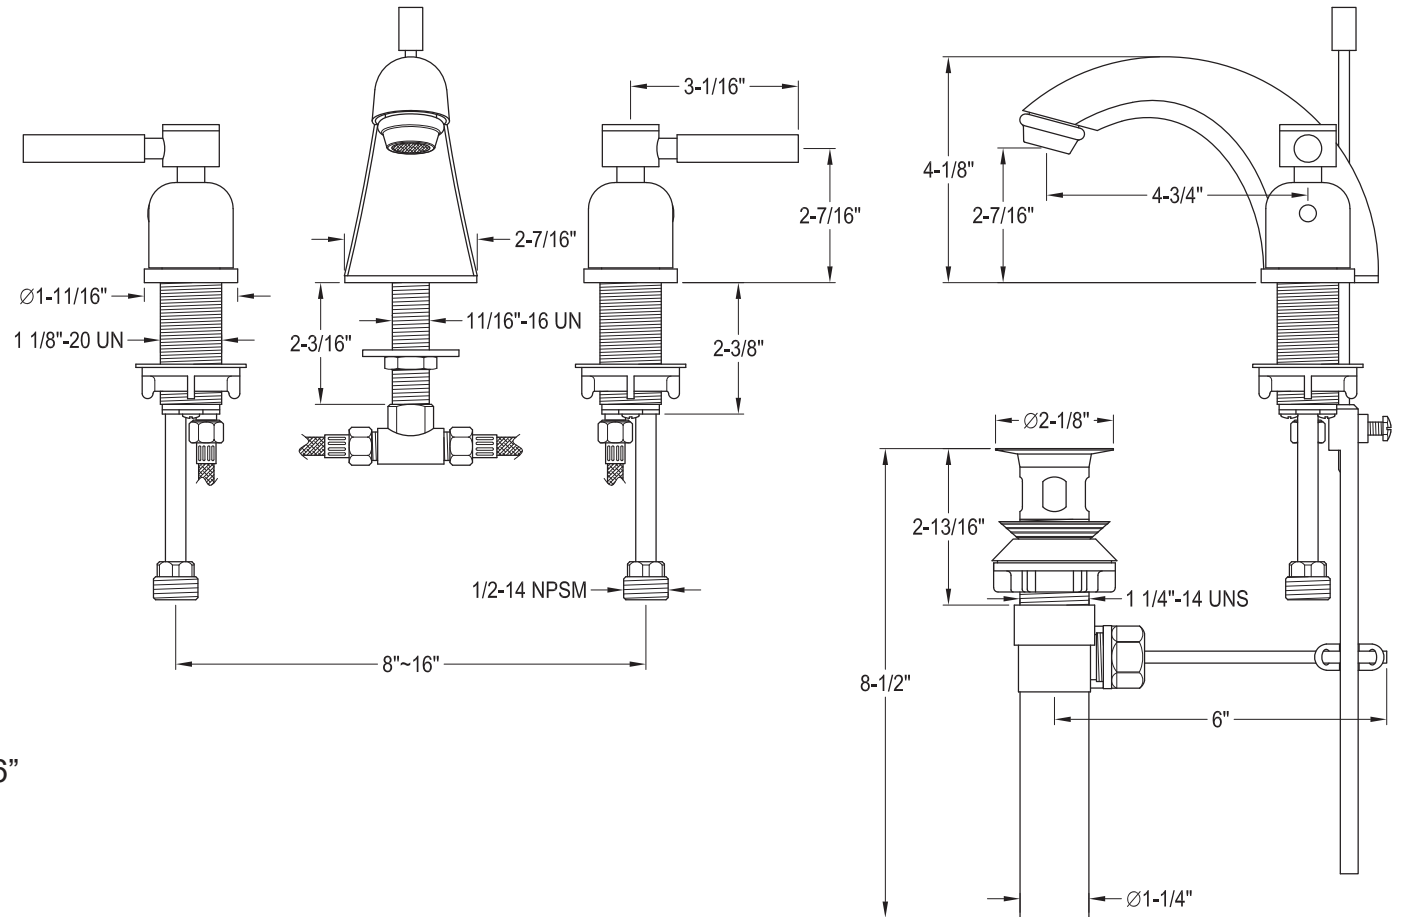

Ginerva Widespread Bathroom Faucet

SKU # I39446

Overall Dimensions:

Length: $8\text{''}\sim 16\text{''}$
 Height: $4\text{ }1/8\text{''}$
 Spout Reach: $4\text{ }3/4\text{''}$
 Spout Height: $2\text{ }7/16\text{''}$

Base Dimensions:

Diameter (Handles): $1\text{ }11/16\text{''}$
 Diameter (Faucet): $2\text{ }7/16\text{''}$