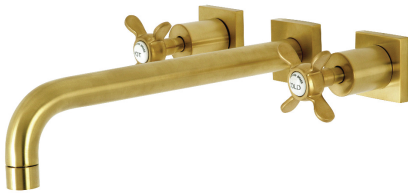

**Teaker Wall-Mount Roman Tub Faucet**

**SKU # 142138**

**Overall Dimensions:**

Length: 11"  
 Width: 11 1/4"  
 Height: 3"  
 Minimum Spout Reach: 11 3/16"