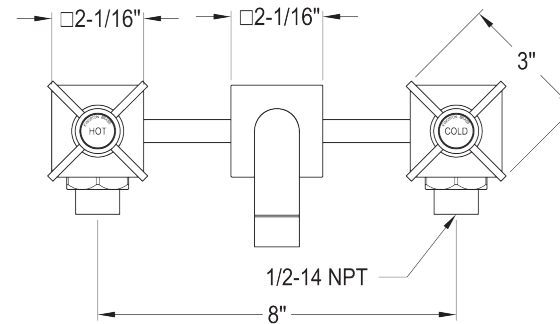

**Teaker Wall-Mount Roman Tub Faucet**

**SKU # 142138**

**Overall Dimensions:**

Length: 11"  
 Width: 11 1/4"  
 Height: 3"  
 Minimum Spout Reach: 11 3/16"