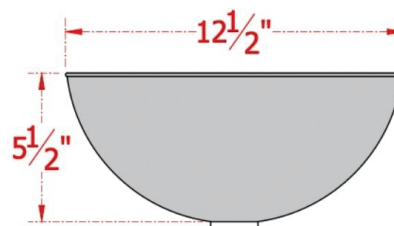

17" Esmerelda Hammered Copper Vessel Sink

SKU# : 148286

Overall Dimensions:

Length: 17"  
Width: 12 1/2"  
Height: 5 1/2"

Interior Dimensions:

Length: 16 3/4"  
Width: 12 1/4"  
Basin Depth: 4 3/4"