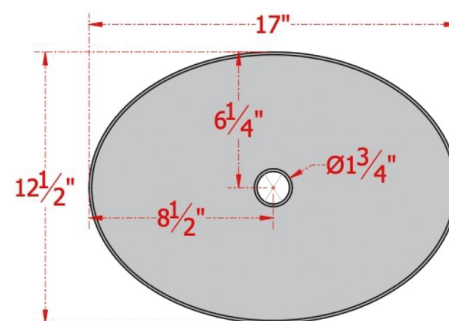

17" Esmerelda Hammered Copper Vessel Sink

SKU# : 148286

Overall Dimensions:

Length: 17"  
Width: 12 1/2"  
Height: 5 1/2"

Interior Dimensions:

Length: 16 3/4"  
Width: 12 1/4"  
Basin Depth: 4 3/4"