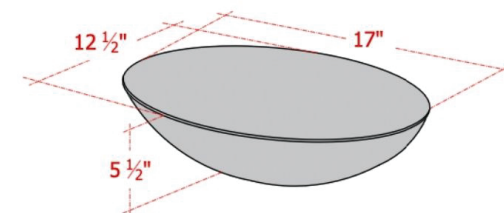

17" Esmerelda Hammered Copper Vessel Sink

SKU# : 148286

Overall Dimensions:

Length: 17"  
Width: 12 1/2"  
Height: 5 1/2"

Interior Dimensions:

Length: 16 3/4"  
Width: 12 1/4"  
Basin Depth: 4 3/4"