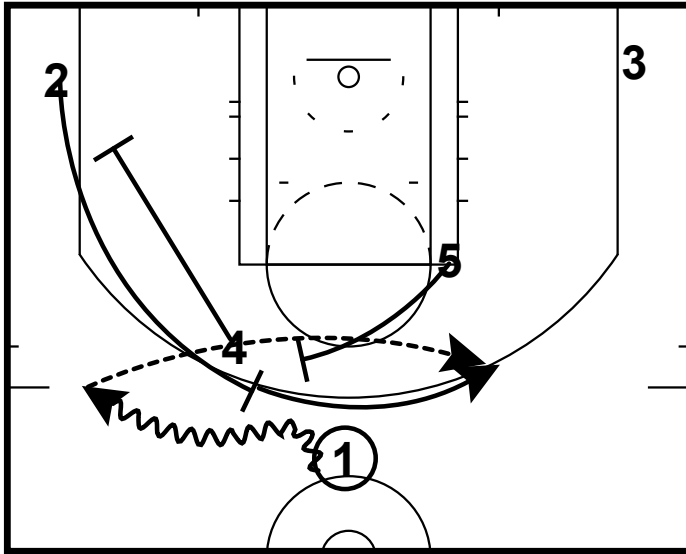

Washington Wizards Summer League Offense

Table of Contents

1.	Offense	2
1.1	BLOB Elevator	2
1.2	Corner Ram Flare	3
1.3	SLOB Thru Elevator	4

Washington Wizards Summer League Offense

BLOB Elevator

Frame 1
BLOB

Frame 2
BLOB

3 cuts through an elevator screen from 4 and 5.

2 passes to 3.

3 looks to drive baseline as his defender tries to get through the screen.

Washington Wizards Summer League Offense

Corner Ram Flare

Frame 1
Offense - Man 2 Man

4 screens for 2 in the corner.

2 sprints straight into a ball screen for 1.

5 sets a flare screen for 2.

Washington Wizards Summer League Offense

SLOB Thru Elevator

Frame 1
SLOB

2 passes to 1.

Frame 2
SLOB

2 cuts through the lane as 1 dribbles left.

3 cuts into the lane then towards the top of the key through an elevator screen at the free throw line.