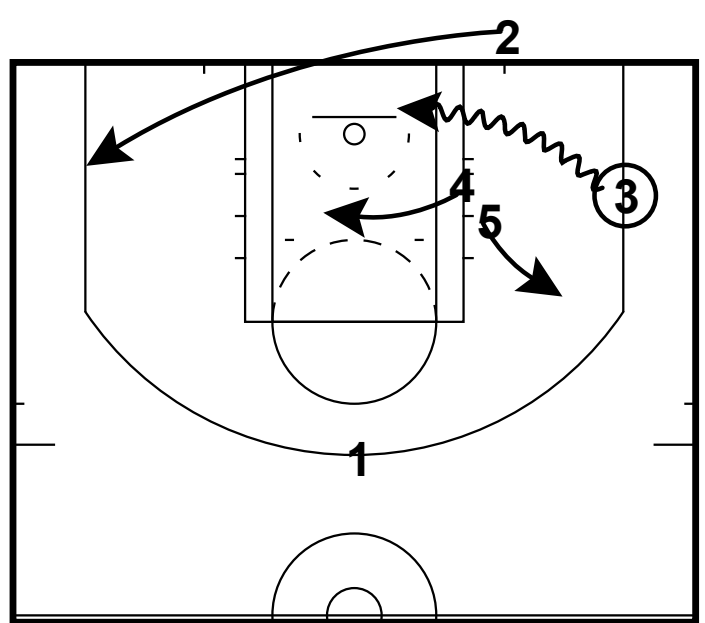

Washington Wizards Summer League Offense

Table of Contents

1.	Offense	2
1.1	BLOB Elevator	2
1.2	Corner Ram Flare	3
1.3	SLOB Thru Elevator	4

Washington Wizards Summer League Offense

BLOB Elevator

Frame 1
BLOB

Frame 2
BLOB

3 cuts through an elevator screen from 4 and 5.

2 passes to 3.

3 looks to drive baseline as his defender tries to get through the screen.

Washington Wizards Summer League Offense

Corner Ram Flare

Frame 1
Offense - Man 2 Man

4 screens for 2 in the corner.

2 sprints straight into a ball screen for 1.

5 sets a flare screen for 2.

Washington Wizards Summer League Offense

SLOB Thru Elevator

Frame 1
SLOB

2 passes to 1.

Frame 2
SLOB

2 cuts through the lane as 1 dribbles left.

3 cuts into the lane then towards the top of the key through an elevator screen at the free throw line.