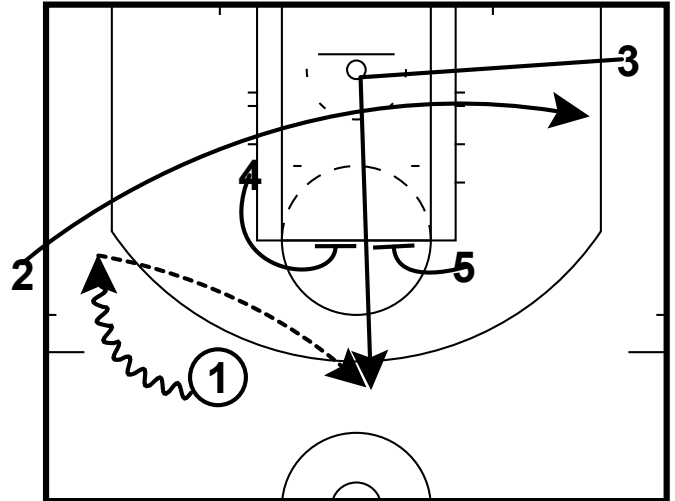

Frame 2
BLOB

3 cuts through an elevator screen from 4 and 5.

2 passes to 3.

3 looks to drive baseline as his defender tries to get through the screen.

Washington Wizards Summer League Offense

Corner Ram Flare

Frame 1
Offense - Man 2 Man

4 screens for 2 in the corner.

2 sprints straight into a ball screen for 1.

5 sets a flare screen for 2.

Washington Wizards Summer League Offense

SLOB Thru Elevator

Frame 1
SLOB

2 passes to 1.

Frame 2
SLOB

2 cuts through the lane as 1 dribbles left.

3 cuts into the lane then towards the top of the key through an elevator screen at the free throw line.