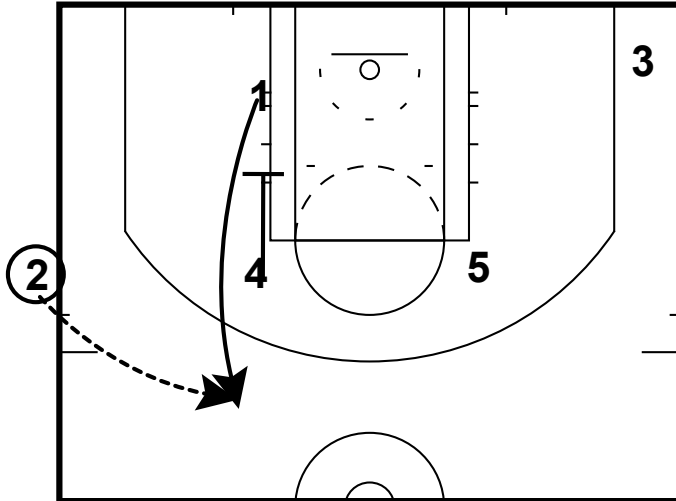

Frame 2
BLOB

3 cuts through an elevator screen from 4 and 5.

2 passes to 3.

3 looks to drive baseline as his defender tries to get through the screen.

Washington Wizards Summer League Offense

Corner Ram Flare

Frame 1
Offense - Man 2 Man

4 screens for 2 in the corner.

2 sprints straight into a ball screen for 1.

5 sets a flare screen for 2.

Washington Wizards Summer League Offense

SLOB Thru Elevator

Frame 1
SLOB

2 passes to 1.

Frame 2
SLOB

2 cuts through the lane as 1 dribbles left.

3 cuts into the lane then towards the top of the key through an elevator screen at the free throw line.