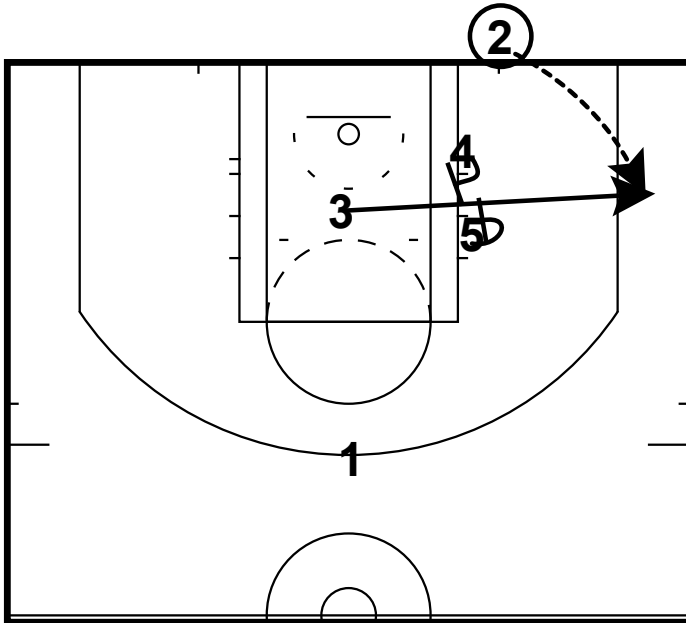

Washington Wizards Summer League Offense

Table of Contents

1.	Offense	2
1.1	BLOB Elevator	2
1.2	Corner Ram Flare	3
1.3	SLOB Thru Elevator	4

Washington Wizards Summer League Offense

BLOB Elevator

Frame 1
BLOB

Frame 2
BLOB

3 cuts through an elevator screen from 4 and 5.

2 passes to 3.

3 looks to drive baseline as his defender tries to get through the screen.

Washington Wizards Summer League Offense

Corner Ram Flare

Frame 1
Offense - Man 2 Man

4 screens for 2 in the corner.

2 sprints straight into a ball screen for 1.

5 sets a flare screen for 2.

Washington Wizards Summer League Offense

SLOB Thru Elevator

Frame 1
SLOB

2 passes to 1.

Frame 2
SLOB

2 cuts through the lane as 1 dribbles left.

3 cuts into the lane then towards the top of the key through an elevator screen at the free throw line.