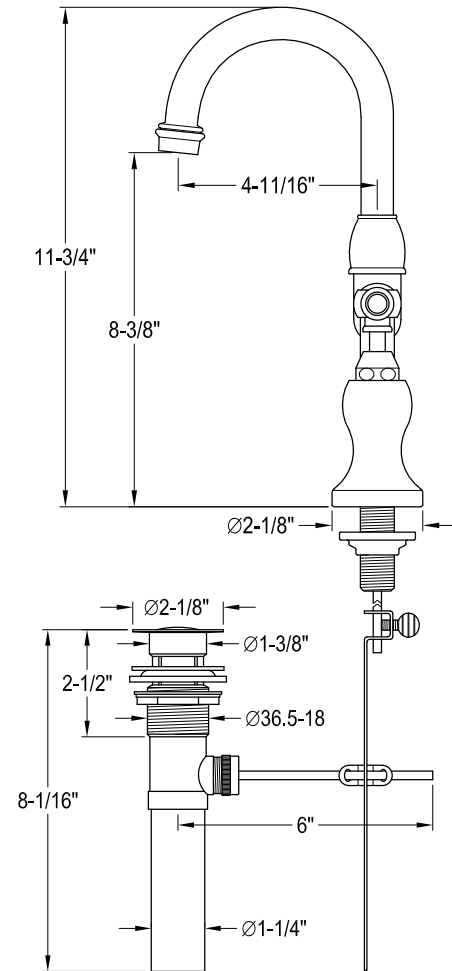

Hegley Bridge Bathroom Faucet
SKU # 141448

Overall Dimensions:

Length: 4"~8"
 Height: 11 3/4"
 Spout Reach: 4 11/16"
 Spout Height: 8 3/8"

Ref# KS7990,1,2,3,5,7,8T/