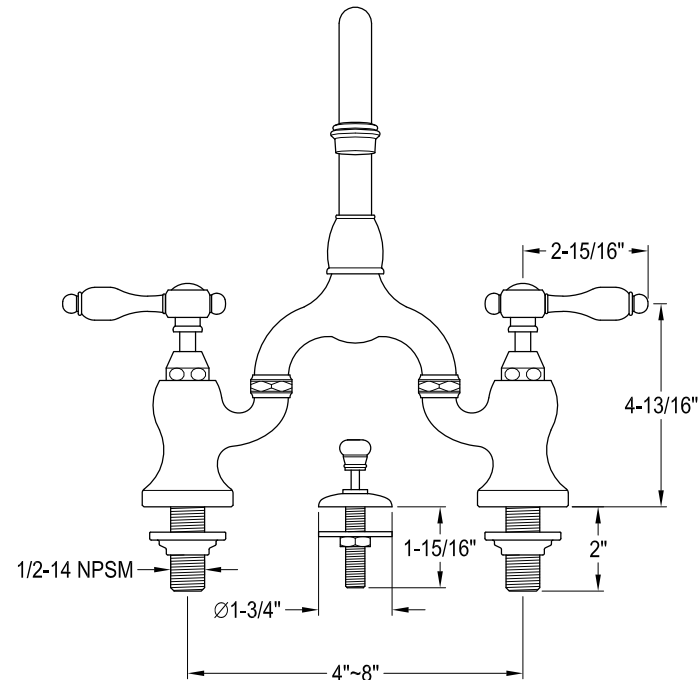

Hegley Bridge Bathroom Faucet
SKU # 141448

Overall Dimensions:

Length: 4"~8"
 Height: 11 3/4"
 Spout Reach: 4 11/16"
 Spout Height: 8 3/8"

Ref# KS7990,1,2,3,5,7,8T/