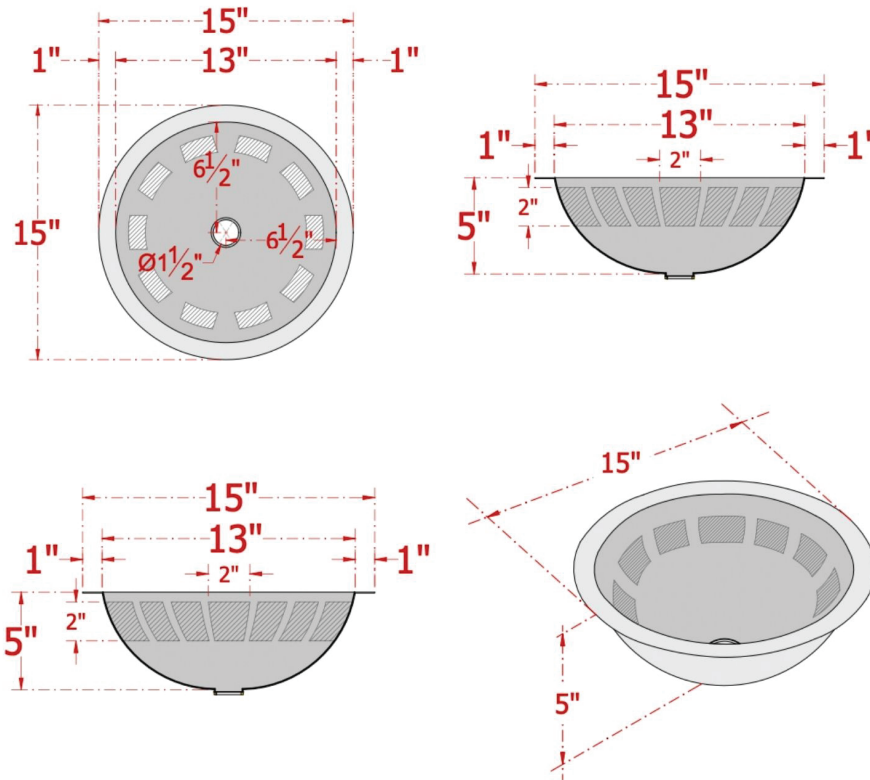

15" Magueyes Hammered Copper Star Drop-In Bath Sink

SKU # 148374

**Overall Dimensions:**

Length: 15"  
 Width: 15"  
 Height: 5"

**Internal Dimensions:**

Length: 13"  
 Width: 13"  
 Height: 5"