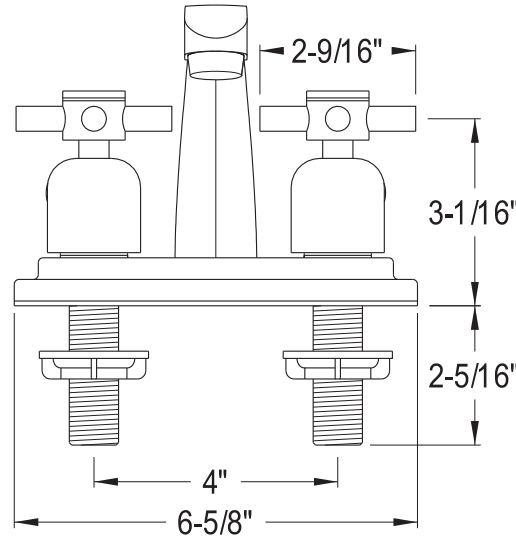

**Zoe Centerset Bathroom Faucet**

**SKU # I39455**

**Overall Dimensions:**

Length: 6 9/16"  
 Height: 5"  
 Spout Reach: 3 7/8"  
 Spout Height: 3 3/4"

**Base Dimensions:**

Length: 6 5/8"  
 Width: 2 5/8"