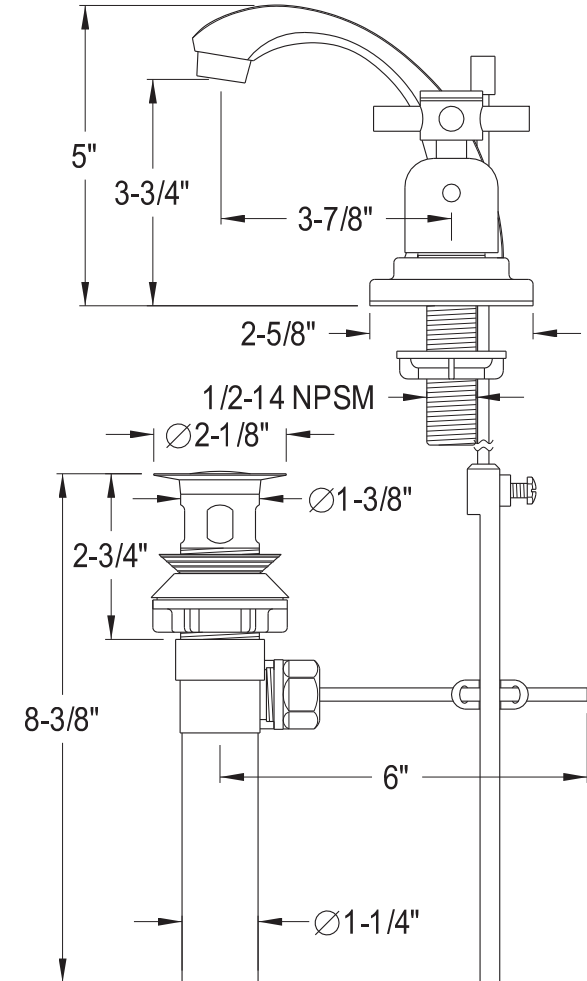

**Zoe Centerset Bathroom Faucet**

**SKU # I39455**

**Overall Dimensions:**

Length: 6 9/16"  
 Height: 5"  
 Spout Reach: 3 7/8"  
 Spout Height: 3 3/4"

**Base Dimensions:**

Length: 6 5/8"  
 Width: 2 5/8"