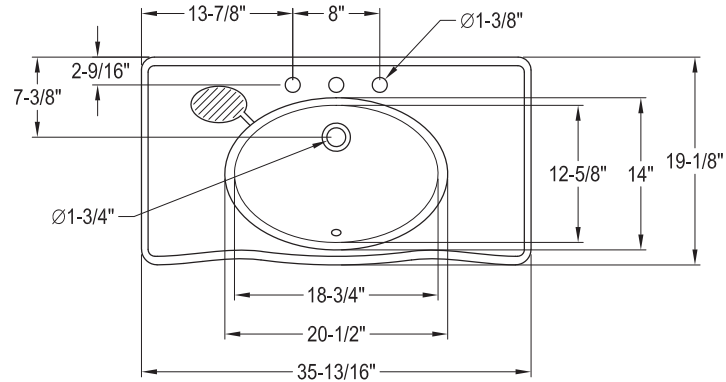

**36" Karolyn Vitreous China Console Sink**

**SKU # 149760**

Sink Back View

**Overall Dimensions:**

Length: 35 <sup>13</sup>/<sub>16</sub>"  
 Width: 19 <sup>1</sup>/<sub>8</sub>"  
 Height: 33 <sup>1</sup>/<sub>4</sub>"

**Interior Dimensions:**

Length: 18 <sup>3</sup>/<sub>4</sub>"  
 Width: 12 <sup>5</sup>/<sub>8</sub>"  
 Basin Depth: 5 <sup>7</sup>/<sub>8</sub>"