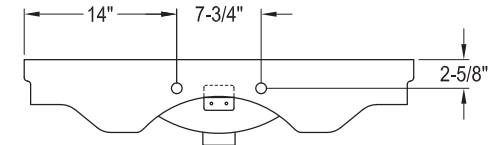

**36" Karolyn Vitreous China Console Sink**

**SKU # 149760**

Sink Back View

**Overall Dimensions:**

Length: 35 <sup>13</sup>/<sub>16</sub>"  
 Width: 19 <sup>1</sup>/<sub>8</sub>"  
 Height: 33 <sup>1</sup>/<sub>4</sub>"

**Interior Dimensions:**

Length: 18 <sup>3</sup>/<sub>4</sub>"  
 Width: 12 <sup>5</sup>/<sub>8</sub>"  
 Basin Depth: 5 <sup>7</sup>/<sub>8</sub>"