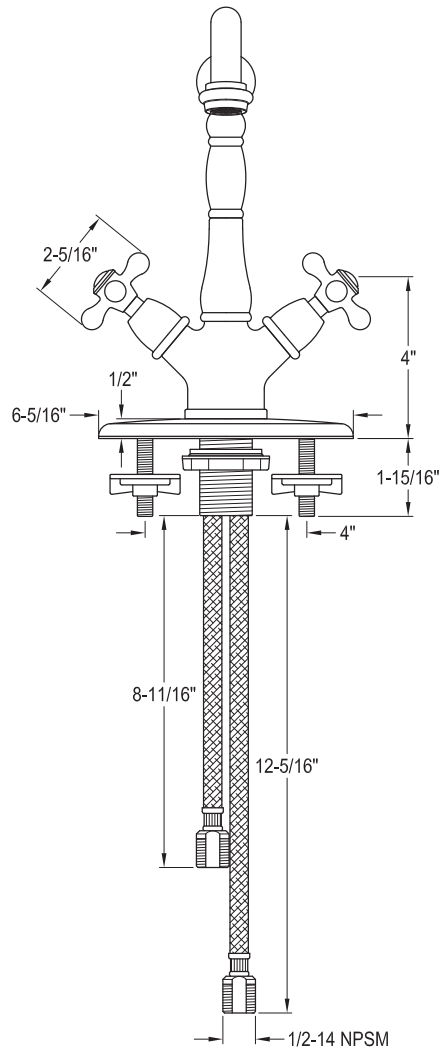

**Julia Vessel Sink Faucet**

**SKU # I39457**

**Overall Dimensions:**

Length: 6 5/16"  
 Height: 10 11/16"  
 Spout Reach: 6 7/16"  
 Spout Height: 8 1/16"

**Base Dimensions:**

Length: 6 5/16"  
 Width: 2 5/16"  
 Height: 1/2"