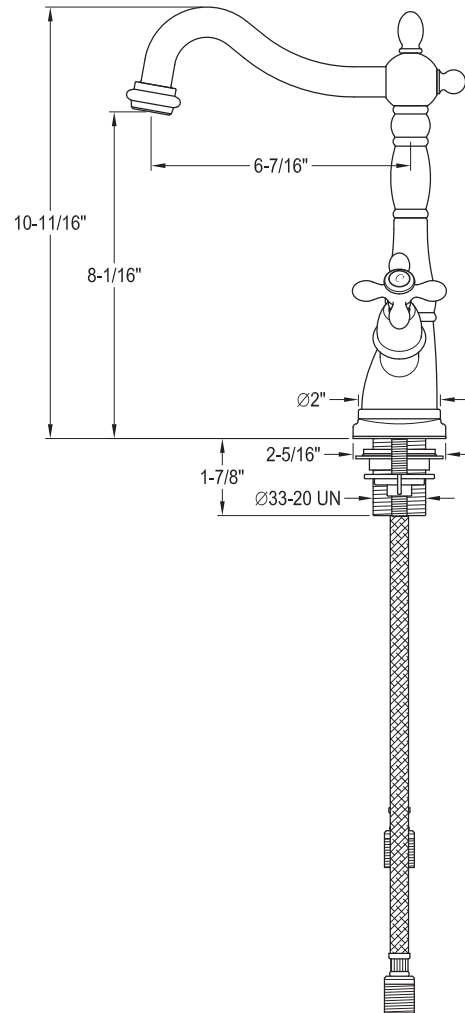

**Julia Vessel Sink Faucet**

**SKU # I39457**

**Overall Dimensions:**

Length: 6 5/16"  
 Height: 10 11/16"  
 Spout Reach: 6 7/16"  
 Spout Height: 8 1/16"

**Base Dimensions:**

Length: 6 5/16"  
 Width: 2 5/16"  
 Height: 1/2"