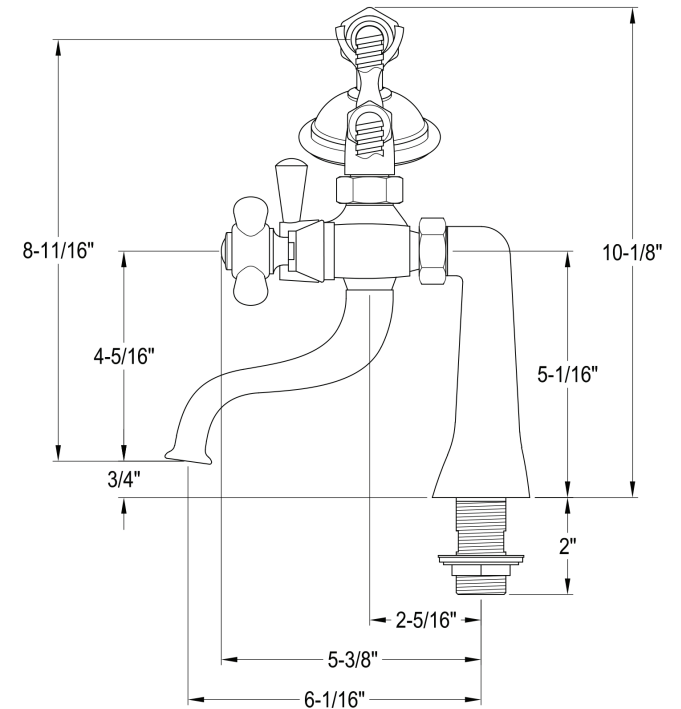

Okalana Deck-Mount Tub Faucet with Hand Shower

SKU # 142651

Overall Dimensions:

Length: 9"

Width: 7"

Height: $10\text{ }1/8"$

Spout Reach From Risers: $6\text{ }1/16"$

Hose Length: 59"