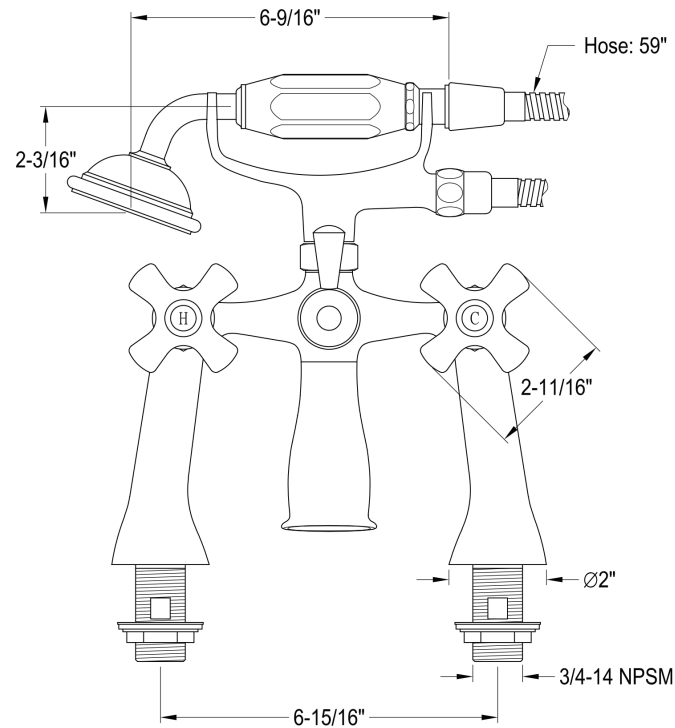

Okalana Deck-Mount Tub Faucet with Hand Shower

SKU # 142651

Overall Dimensions:

Length: 9"

Width: 7"

Height: $10\text{ }1/8"$

Spout Reach From Risers: $6\text{ }1/16"$

Hose Length: 59"