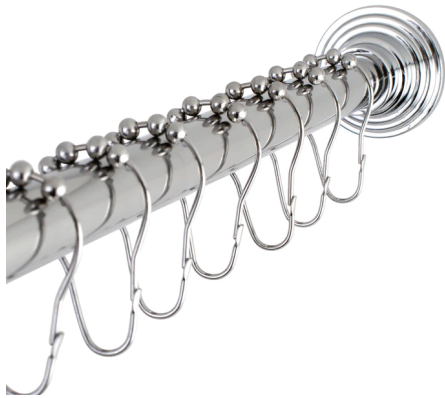

**72" Bruin Adjustable Shower Rod with Rings**

SKU # **154451**

**Overall Dimensions:**

Length: 60" - 72"  
 Width: 2 5/8"  
 Height: 7/8" - 1"