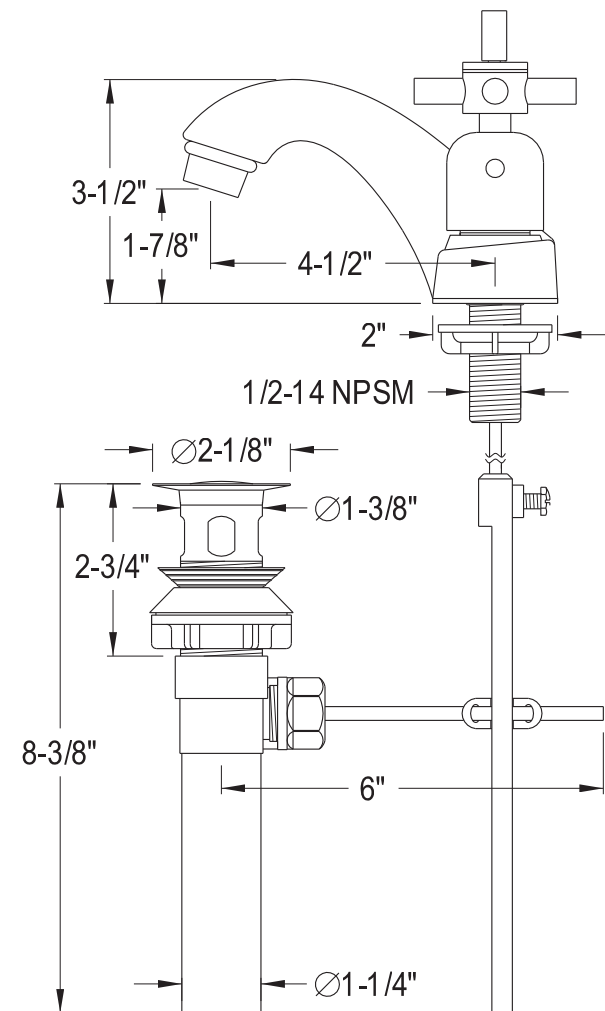

Andrea Centerset Bathroom Faucet

SKU # 139472

Overall Dimensions:

Length: 6 9/16"
 Height: 3 1/2"
 Spout Reach: 4 1/2"
 Spout Height: 1 7/8"

Base Dimensions:

Length: 6"
 Width: 2"