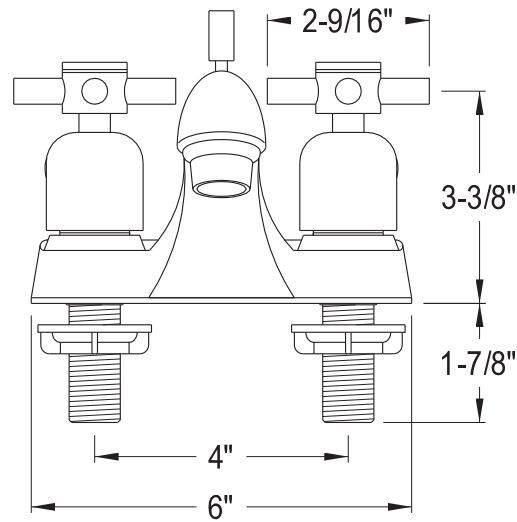

Andrea Centerset Bathroom Faucet

SKU # 139472

Overall Dimensions:

Length: 6 9/16"
 Height: 3 1/2"
 Spout Reach: 4 1/2"
 Spout Height: 1 7/8"

Base Dimensions:

Length: 6"
 Width: 2"