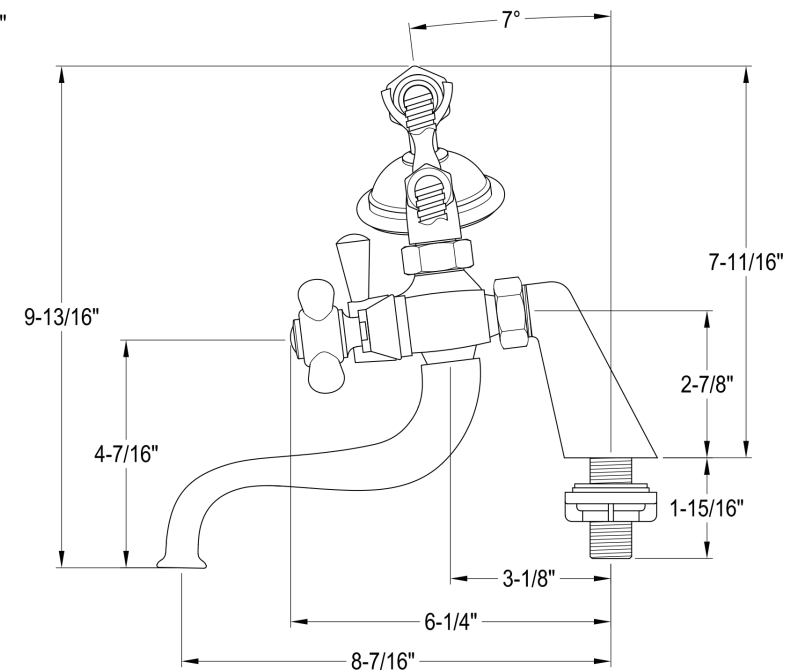

Bekenpar Deck-Mount Tub Faucet with Hand Shower

SKU # 142133

Overall Dimensions:

Length: 9"
 Width: 8 1/2"
 Height: 9 3/4"
 Spout Reach: 8 7/16"
 Hose Length: 59"