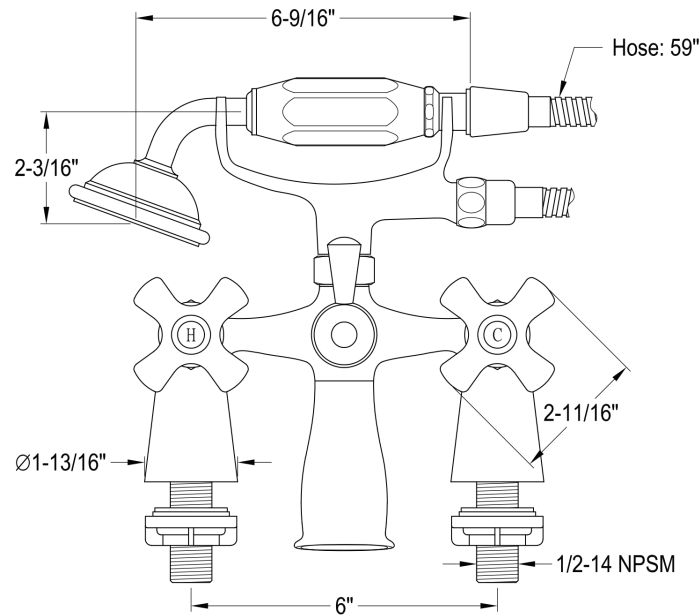

Bekenpar Deck-Mount Tub Faucet with Hand Shower

SKU # 142133

Overall Dimensions:

Length: 9"
 Width: 8 1/2"
 Height: 9 3/4"
 Spout Reach: 8 7/16"
 Hose Length: 59"