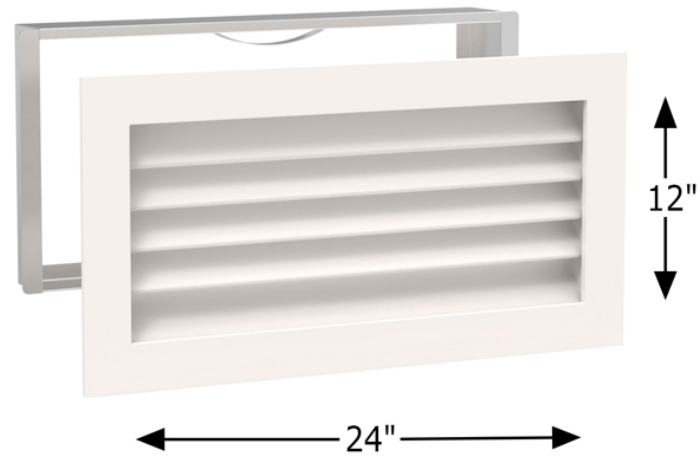

Overall Dimensions:

Width: 12"
Height: 24"

Rough Opening Size: 24" W x 12" H
Overall Dimensions: 26.8" W x 13.5" H