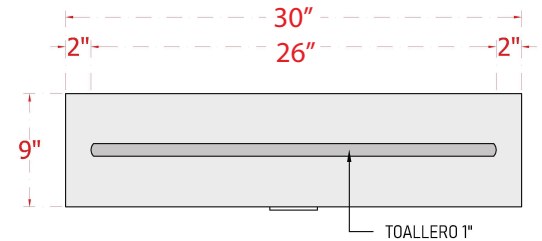

30" Narrow Selzergor Hammered Copper Single-Bowl Farmhouse Sink with Towel Bar

SKU # 146293

Overall Dimensions:

Length: 30"
Width: 20"
Height: 9"

Interior Dimensions:

Length: 26"
Width: 16"
Basin Depth: 8"