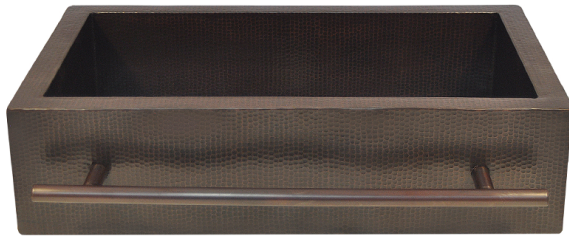

30" Narrow Selzergor Hammered Copper Single-Bowl Farmhouse Sink with Towel Bar

SKU # 146293

Overall Dimensions:

Length: 30"
Width: 20"
Height: 9"

Interior Dimensions:

Length: 26"
Width: 16"
Basin Depth: 8"