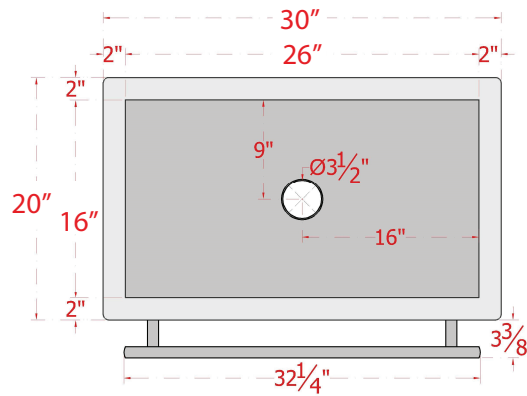

30" Narrow Selzergor Hammered Copper Single-Bowl Farmhouse Sink with Towel Bar

SKU # 146293

Overall Dimensions:

Length: 30"
Width: 20"
Height: 9"

Interior Dimensions:

Length: 26"
Width: 16"
Basin Depth: 8"