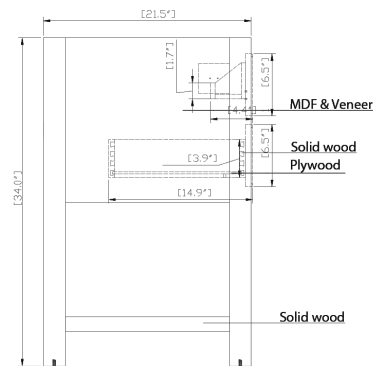

Overall Dimensions:

Length: 42"
 Width: 21 1/2"
 Height: 34"

Product Diagrams

Front

Back

Side

Top

Vanity Overall Sink Dimensions:

Length: 43"

Width: 22"

Basin Depth: 8 3/4"

Product Diagrams

Top

Front

Side