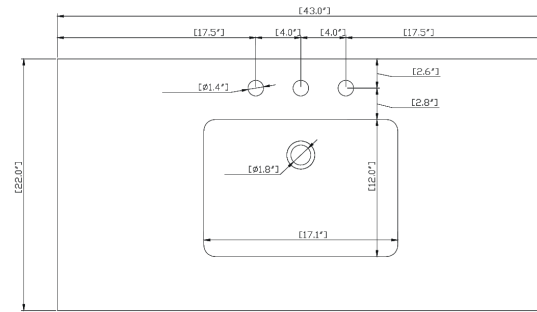

Overall Dimensions:

Length: 42"
 Width: 21 1/2"
 Height: 34"

Product Diagrams

Front

Back

Side

Top

Vanity Overall Sink Dimensions:

Length: 43"

Width: 22"

Basin Depth: 8 3/4"

Product Diagrams

Top

Front

Side