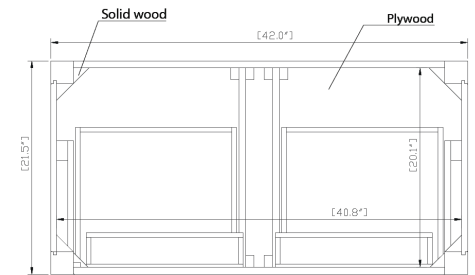

Overall Dimensions:

Length: 42"
 Width: 21 1/2"
 Height: 34"

Product Diagrams

Front

Back

Side

Top

Vanity Overall Sink Dimensions:

Length: 43"

Width: 22"

Basin Depth: 8 3/4"

Product Diagrams

Top

Front

Side