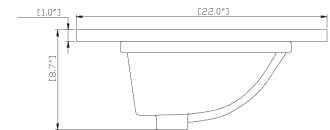

Overall Dimensions:

Length: 42"
 Width: 21 1/2"
 Height: 34"

Product Diagrams

Front

Back

Side

Top

Vanity Overall Sink Dimensions:

Length: 43"

Width: 22"

Basin Depth: 8 3/4"

Product Diagrams

Top

Front

Side