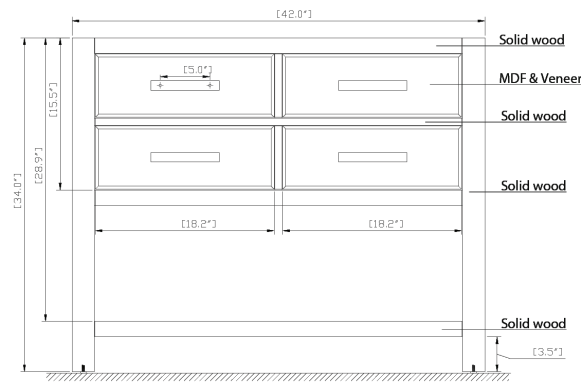

Overall Dimensions:

Length: 42"
 Width: 21 1/2"
 Height: 34"

Product Diagrams

Front

Back

Side

Top

Vanity Overall Sink Dimensions:

Length: 43"

Width: 22"

Basin Depth: 8 3/4"

Product Diagrams

Top

Front

Side