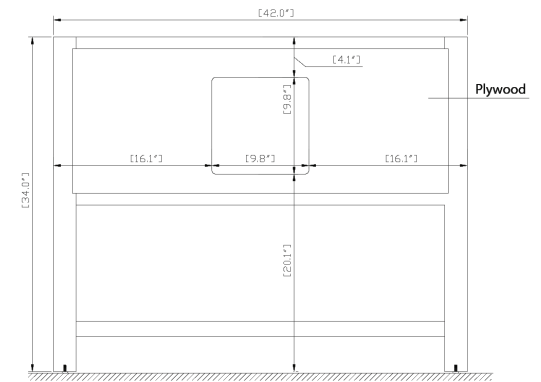

Overall Dimensions:

Length: 42"
 Width: 21 1/2"
 Height: 34"

Product Diagrams

Front

Back

Side

Top

Vanity Overall Sink Dimensions:

Length: 43"

Width: 22"

Basin Depth: 8 3/4"

Product Diagrams

Top

Front

Side