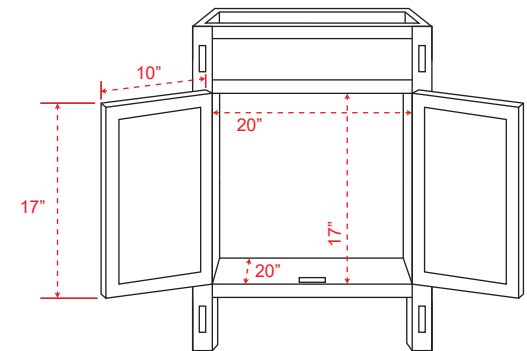

24" Velpa Unfinished Hardwood Vanity for Vessel Sink

SKU # I38758

Overall Dimensions:

Length: 24"
Width: 21"
Height: 30"

Door Dimensions:

Length: 10"
Thickness: 1"
Height: 17"

Other Dimensions:

Bottom Gap Height (Front & Sides): 3 1/2"
Bottom Gap Height (Back): 6 3/4"

Front (closed)

Front (open)

Back

Side