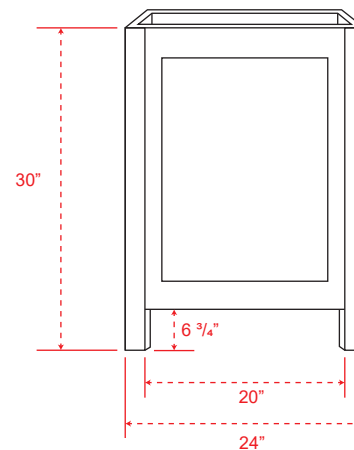

24" Velpa Unfinished Hardwood Vanity for Vessel Sink

SKU # I38758

Overall Dimensions:

Length: 24"
Width: 21"
Height: 30"

Door Dimensions:

Length: 10"
Thickness: 1"
Height: 17"

Other Dimensions:

Bottom Gap Height (Front & Sides): 3 1/2"
Bottom Gap Height (Back): 6 3/4"

Front (closed)

Front (open)

Back

Side