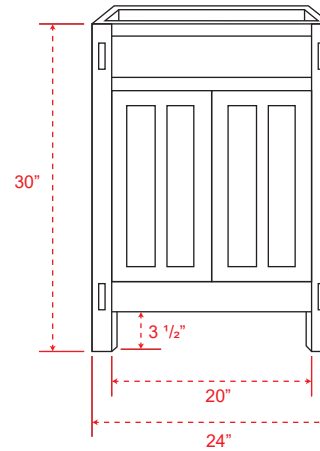

24" Velpa Unfinished Hardwood Vanity for Vessel Sink

SKU # I38758

Overall Dimensions:

Length: 24"
Width: 21"
Height: 30"

Door Dimensions:

Length: 10"
Thickness: 1"
Height: 17"

Other Dimensions:

Bottom Gap Height (Front & Sides): 3 1/2"
Bottom Gap Height (Back): 6 3/4"

Front (closed)

Front (open)

Back

Side