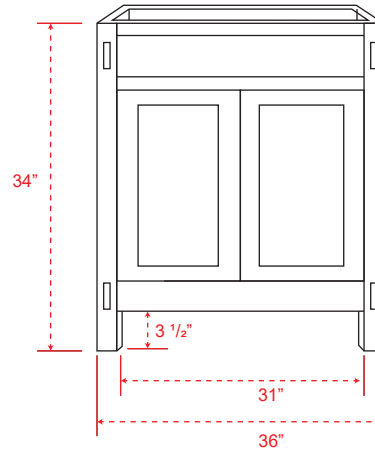

36" Vippis Unfinished Red Oak Raised Panel Vanity for Undermount Sink - 34" Height

SKU # I38789

Front (closed)

Front (open)

Overall Dimensions:

Length: 36"
Width: 21"
Height: 34"

Door Dimensions:

Length: 16"
Thickness: 1"
Height: 20"

Other Dimensions:

Bottom Gap Height (Front & Sides): 3 1/2"
Bottom Gap Height (Back): 6 3/4"

Back

Side