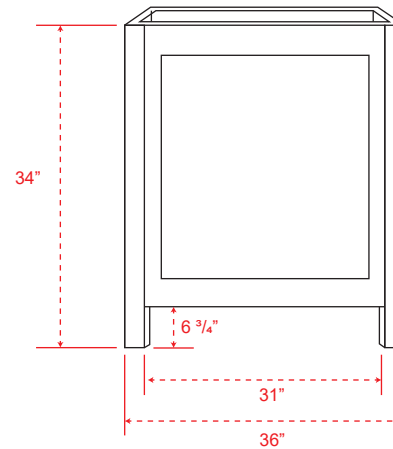

36" Vippis Unfinished Red Oak Raised Panel Vanity for Undermount Sink - 34" Height

SKU # I38789

Front (closed)

Front (open)

Overall Dimensions:

Length: 36"
Width: 21"
Height: 34"

Door Dimensions:

Length: 16"
Thickness: 1"
Height: 20"

Other Dimensions:

Bottom Gap Height (Front & Sides): 3 1/2"
Bottom Gap Height (Back): 6 3/4"

Back

Side