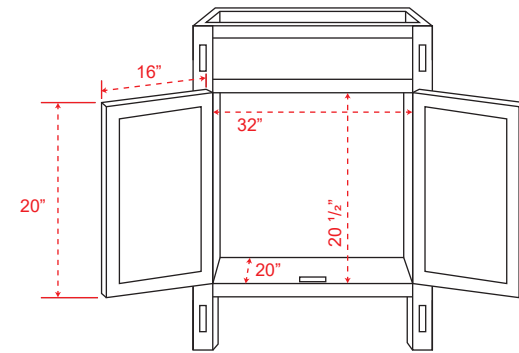

36" Vippis Unfinished Red Oak Raised Panel Vanity for Undermount Sink - 34" Height

SKU # I38789

Front (closed)

Front (open)

Overall Dimensions:

Length: 36"
Width: 21"
Height: 34"

Door Dimensions:

Length: 16"
Thickness: 1"
Height: 20"

Other Dimensions:

Bottom Gap Height (Front & Sides): 3 1/2"
Bottom Gap Height (Back): 6 3/4"

Back

Side