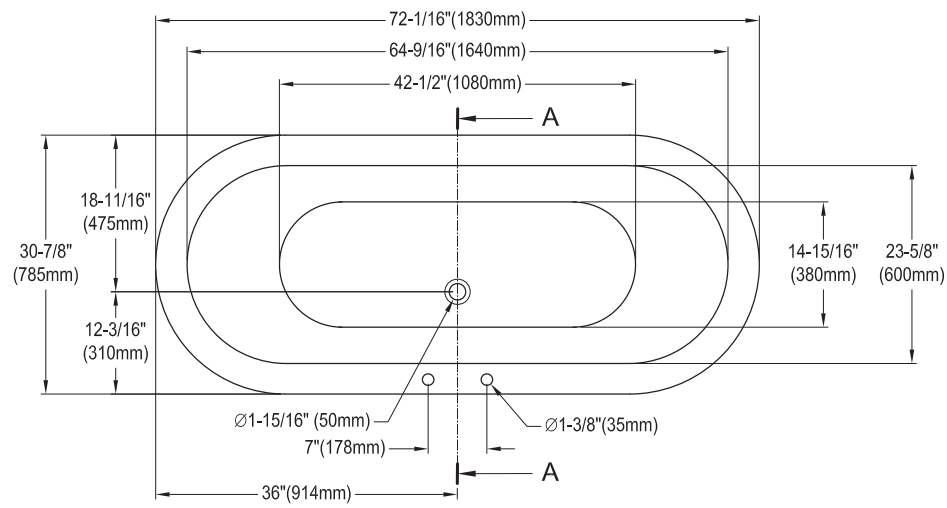

72" Hardin Cast Iron Double-Slipper Tub with Feet

SKU # 101879

Overall Dimensions:

Length: 72 1/16"
 Width: 30 7/8"
 Height: 29 5/16"

Interior Dimensions:

Length: 64 9/16"
 Width: 25 5/8"
 Depth to Overflow: 14 15/16"

M10 x 20 (4 pcs)
