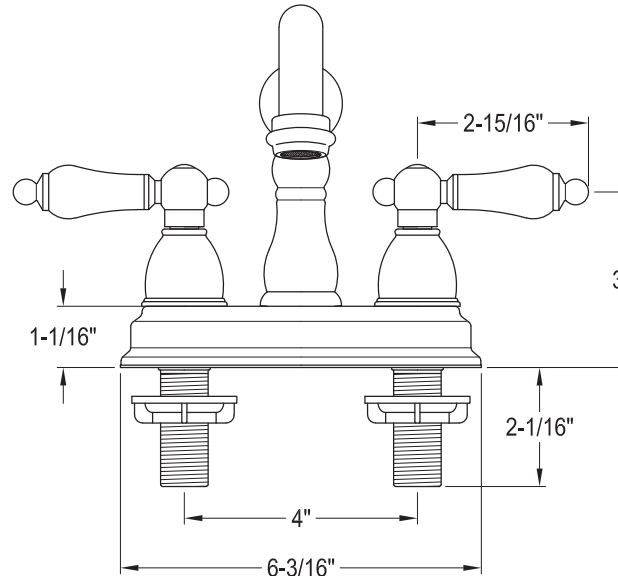

Caterina Centerset Bathroom Faucet

SKU # I39438

Overall Dimensions:

Length: 9 7/8"
 Height: 6 3/16"
 Spout Reach: 4 13/16"
 Spout Height: 3 5/8"

Base Dimensions:

Length: 6 3/16"
 Width: 2 3/16"
 Height: 1 1/16"