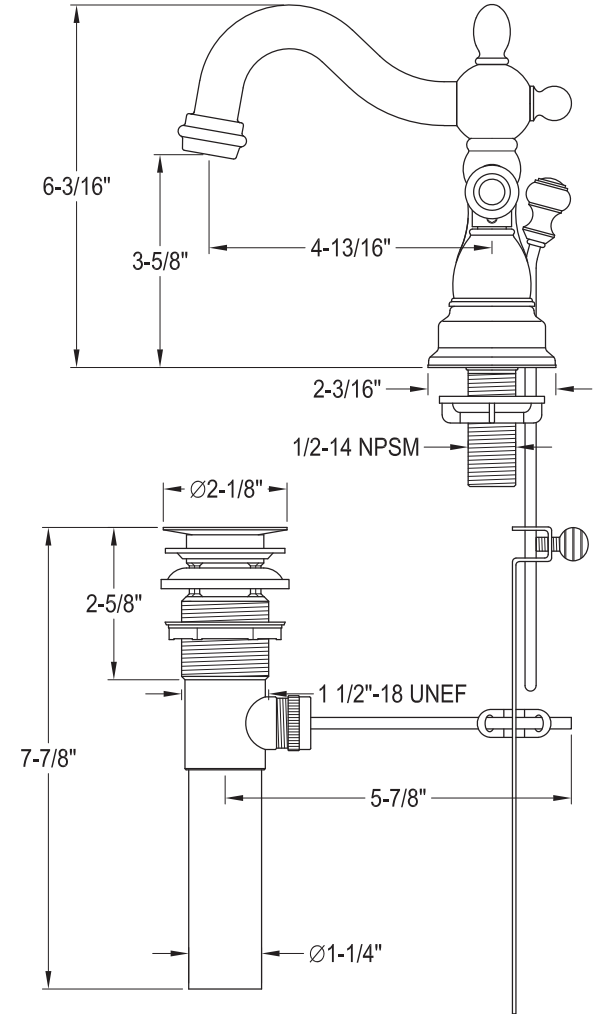

Caterina Centerset Bathroom Faucet

SKU # I39438

Overall Dimensions:

Length: 9 7/8"
 Height: 6 3/16"
 Spout Reach: 4 13/16"
 Spout Height: 3 5/8"

Base Dimensions:

Length: 6 3/16"
 Width: 2 3/16"
 Height: 1 1/16"