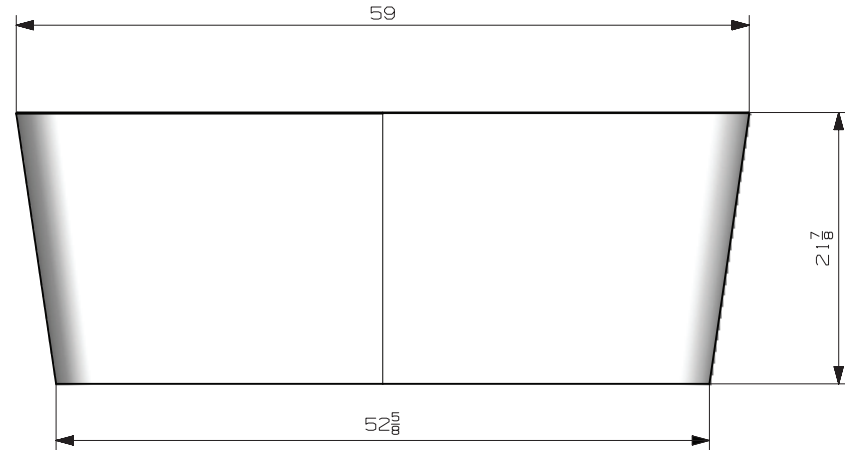

59" Narmey Resin Freestanding Tub

SKU # 141016

Overall Dimensions:

Length: 59"
Width: 25 1/2"
Height: 21 7/8"
Rim Thickness: 3/4"

Interior Dimensions:

Length: 49 1/2"
Width: 16 3/4"
Depth to Overflow: 14 1/2"