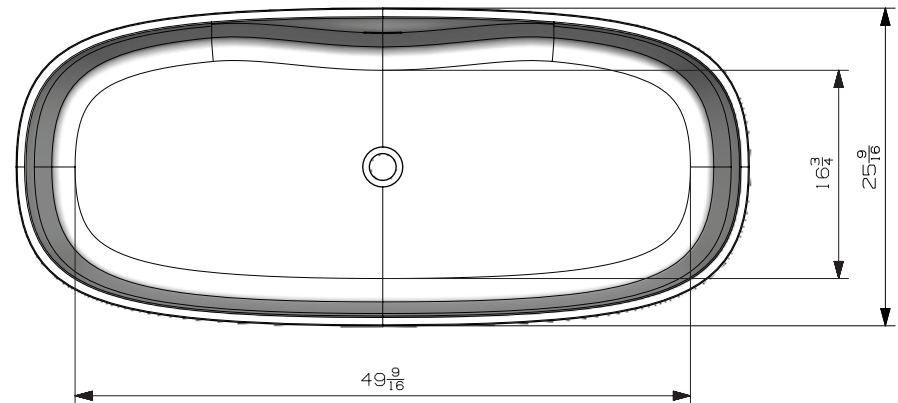

59" Narmey Resin Freestanding Tub

SKU # 141016

Overall Dimensions:

Length: 59"
Width: 25 1/2"
Height: 21 7/8"
Rim Thickness: 3/4"

Interior Dimensions:

Length: 49 1/2"
Width: 16 3/4"
Depth to Overflow: 14 1/2"