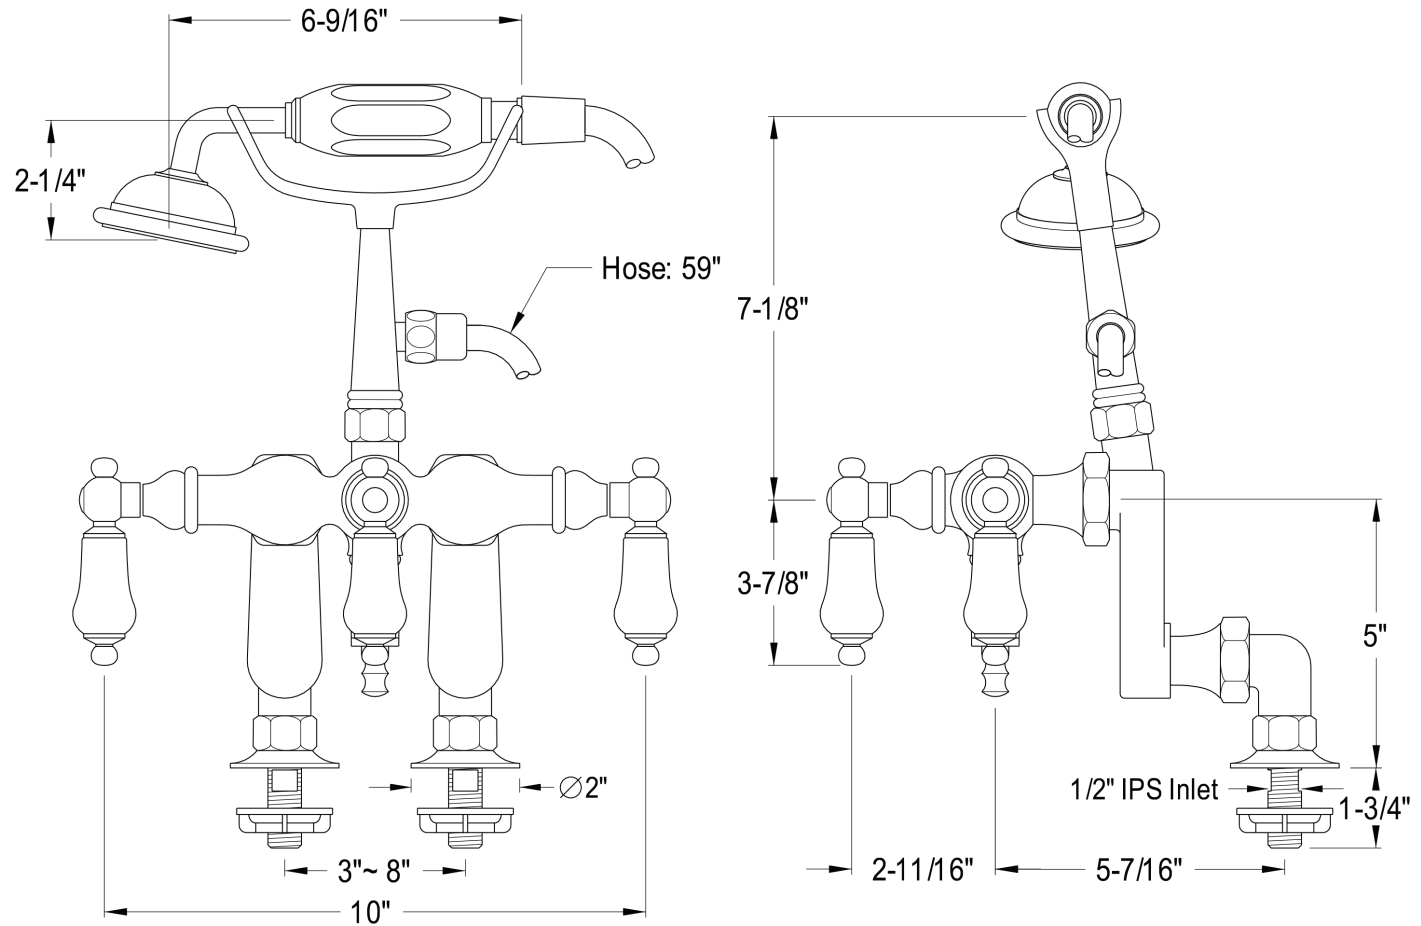

Eppenbard Deck-Mount Tub Faucet

SKU # 142108

Overall Dimensions:

- Length: 10 1/4"
- Width: 10"
- Height: 5 1/2"
- Spout Reach: 5 1/2"
- Hose Length: 59"