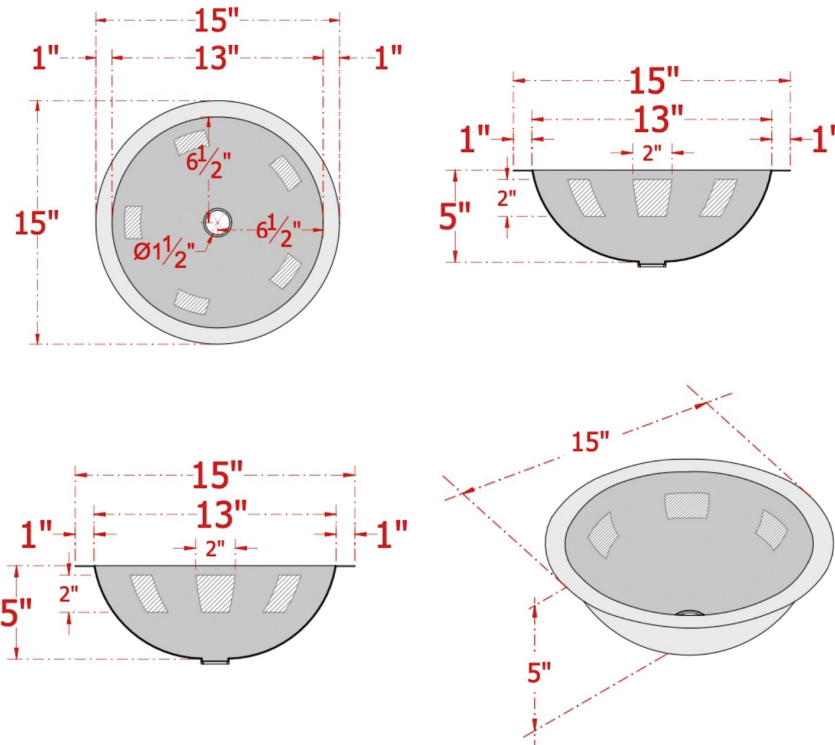

15" Arriba Hammered Copper Star Drop-In Bath Sink

SKU # 148372

Overall Dimensions:

Length: 15"
Width: 15"
Height: 5"

Internal Dimensions:

Length: 13"
Width: 13"
Height: 5"